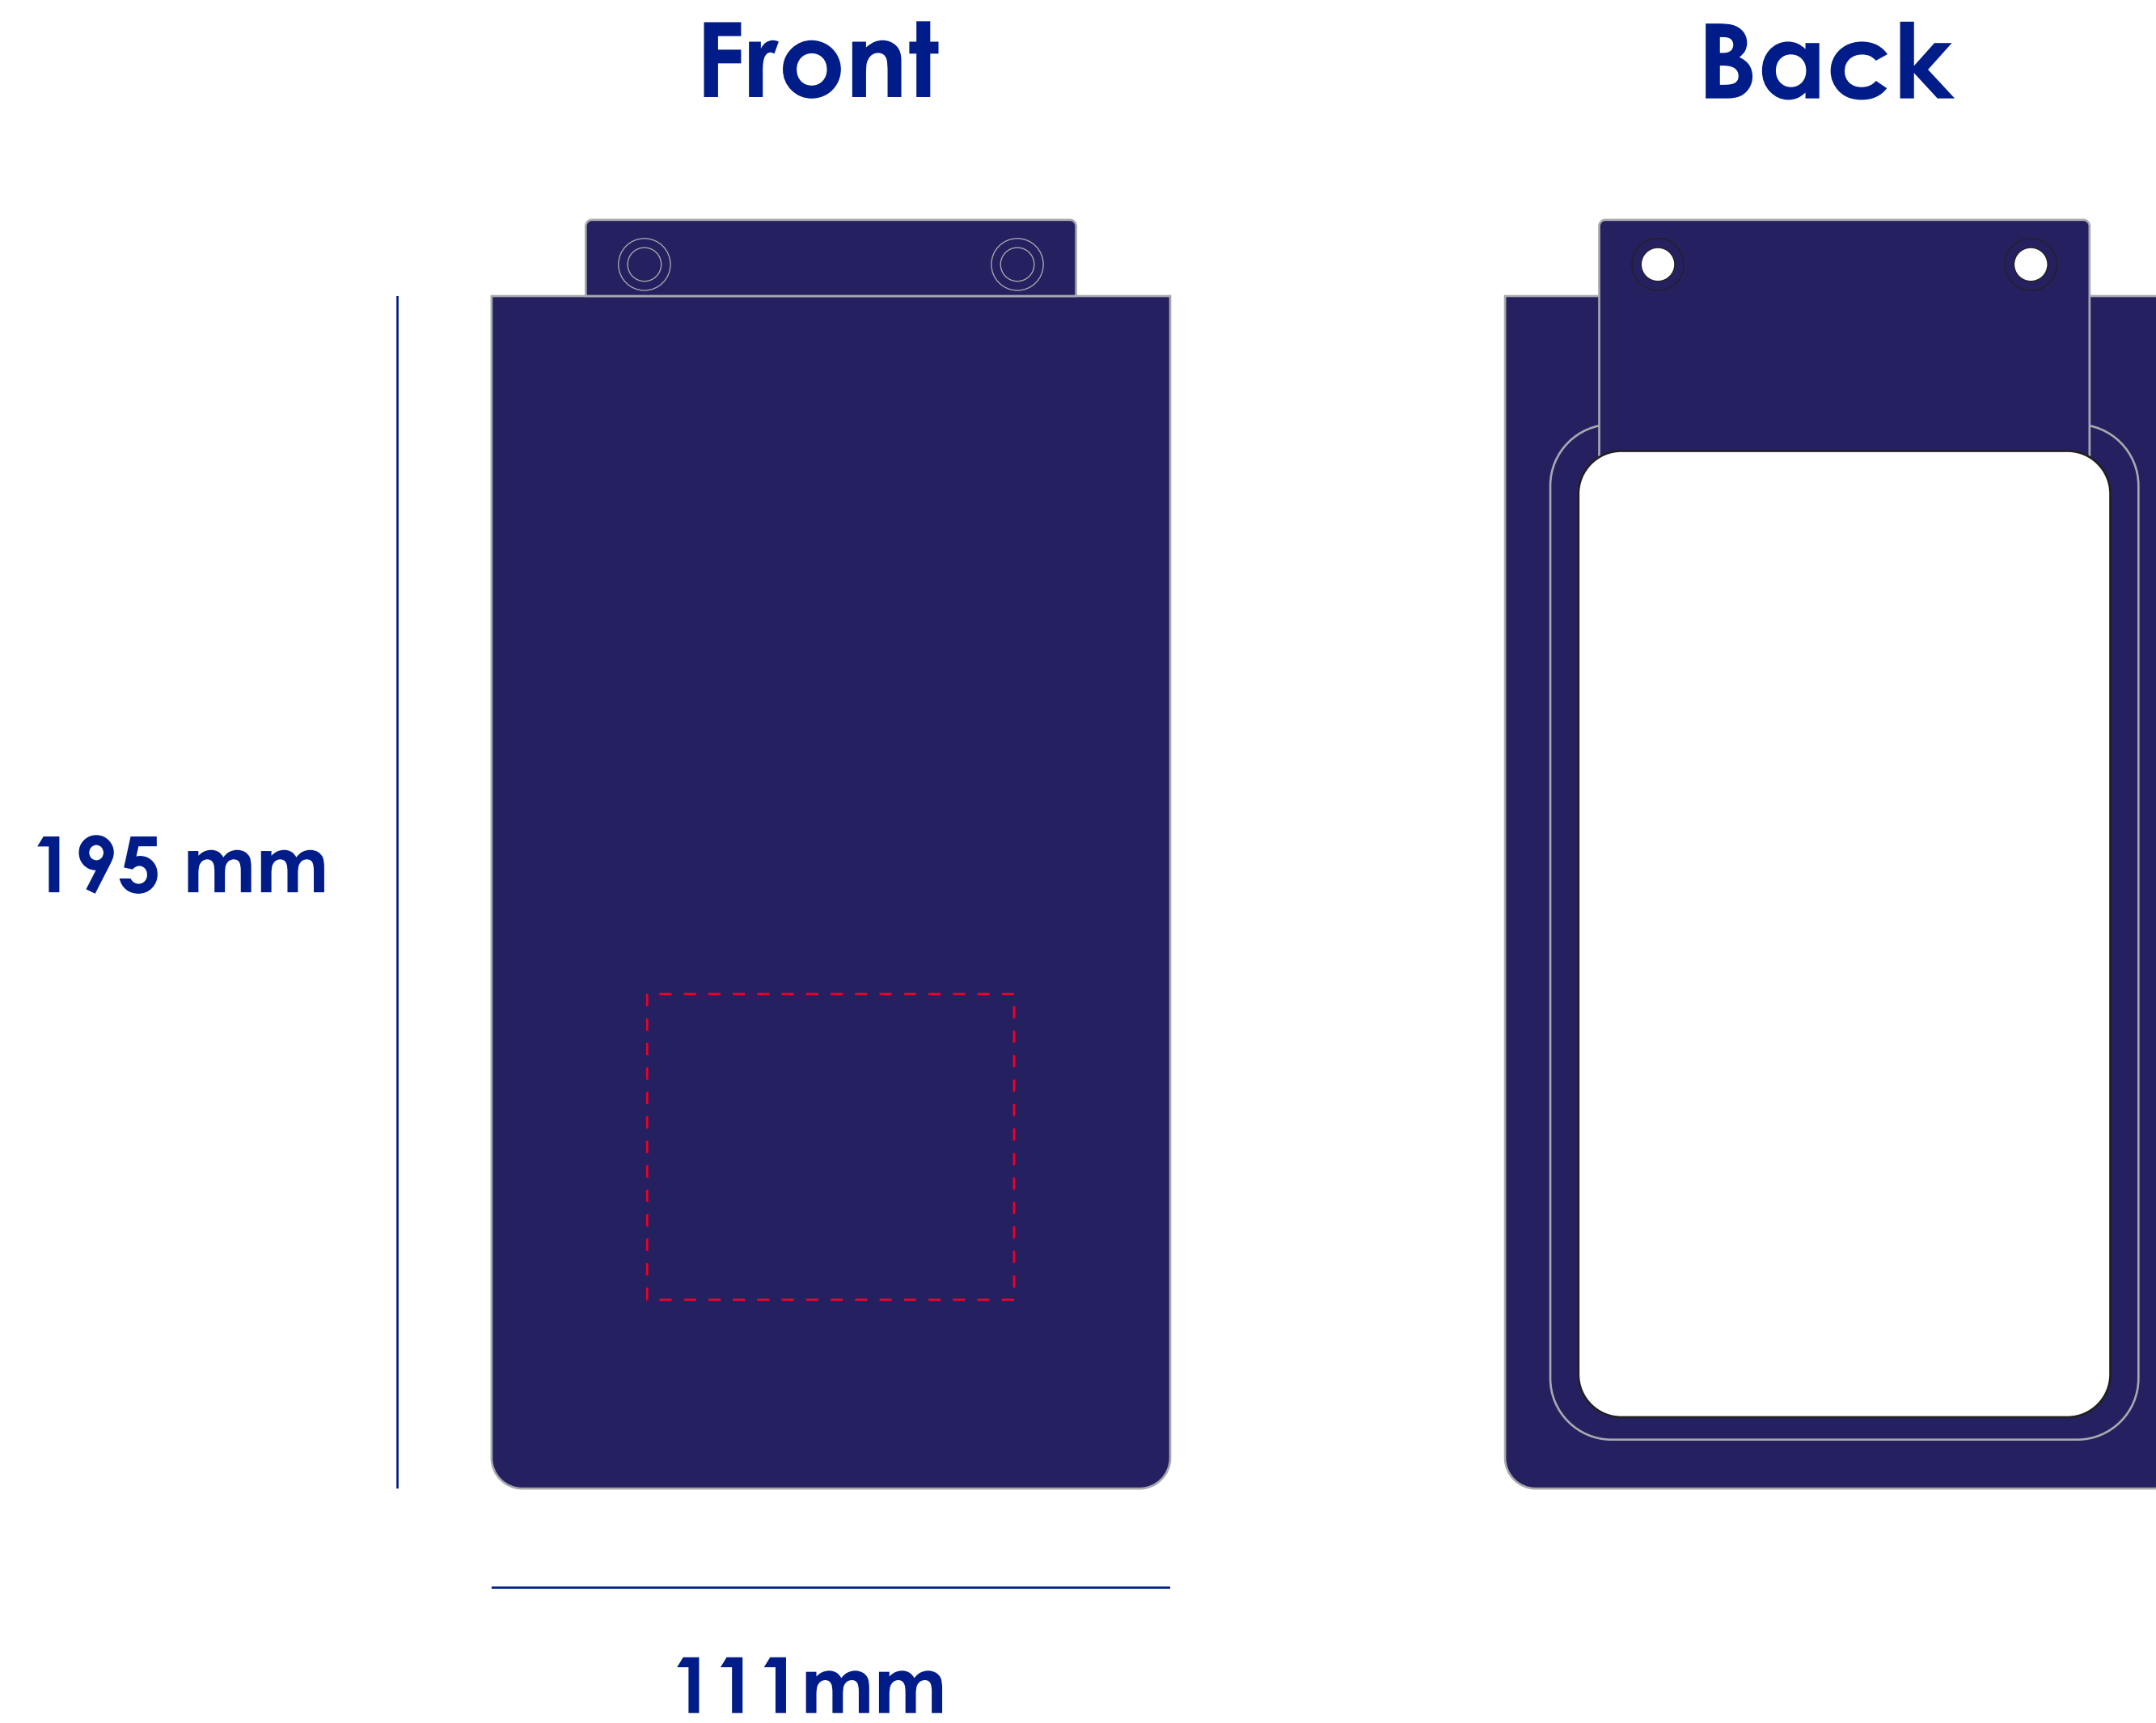

Approval Proof

Colours

-

Product Colour

Dark Blue

Clear

Waterproof Phone Pouch
110 mm* 270 mm
Branding Method: Silk Print

Logo Size

Max 60*50 mm

Terms & Conditions

It is the clients responsibility to check the above artwork has been produced correctly by our factory to suit the manufacturing process. Whilst every effort has been made to copy the artwork provided, certain pantones have a tolerance of -10% +10% colour variation. Please note colours can vary from monitor so always check the pantone. Any correction/amendments after Moulds/Screens have been created will result in a new Mould/Screen being required and charged. By signing off acceptance you have agreed to proceed and such no errors or omissions can be accepted or highlighted once the goods have been delivered.