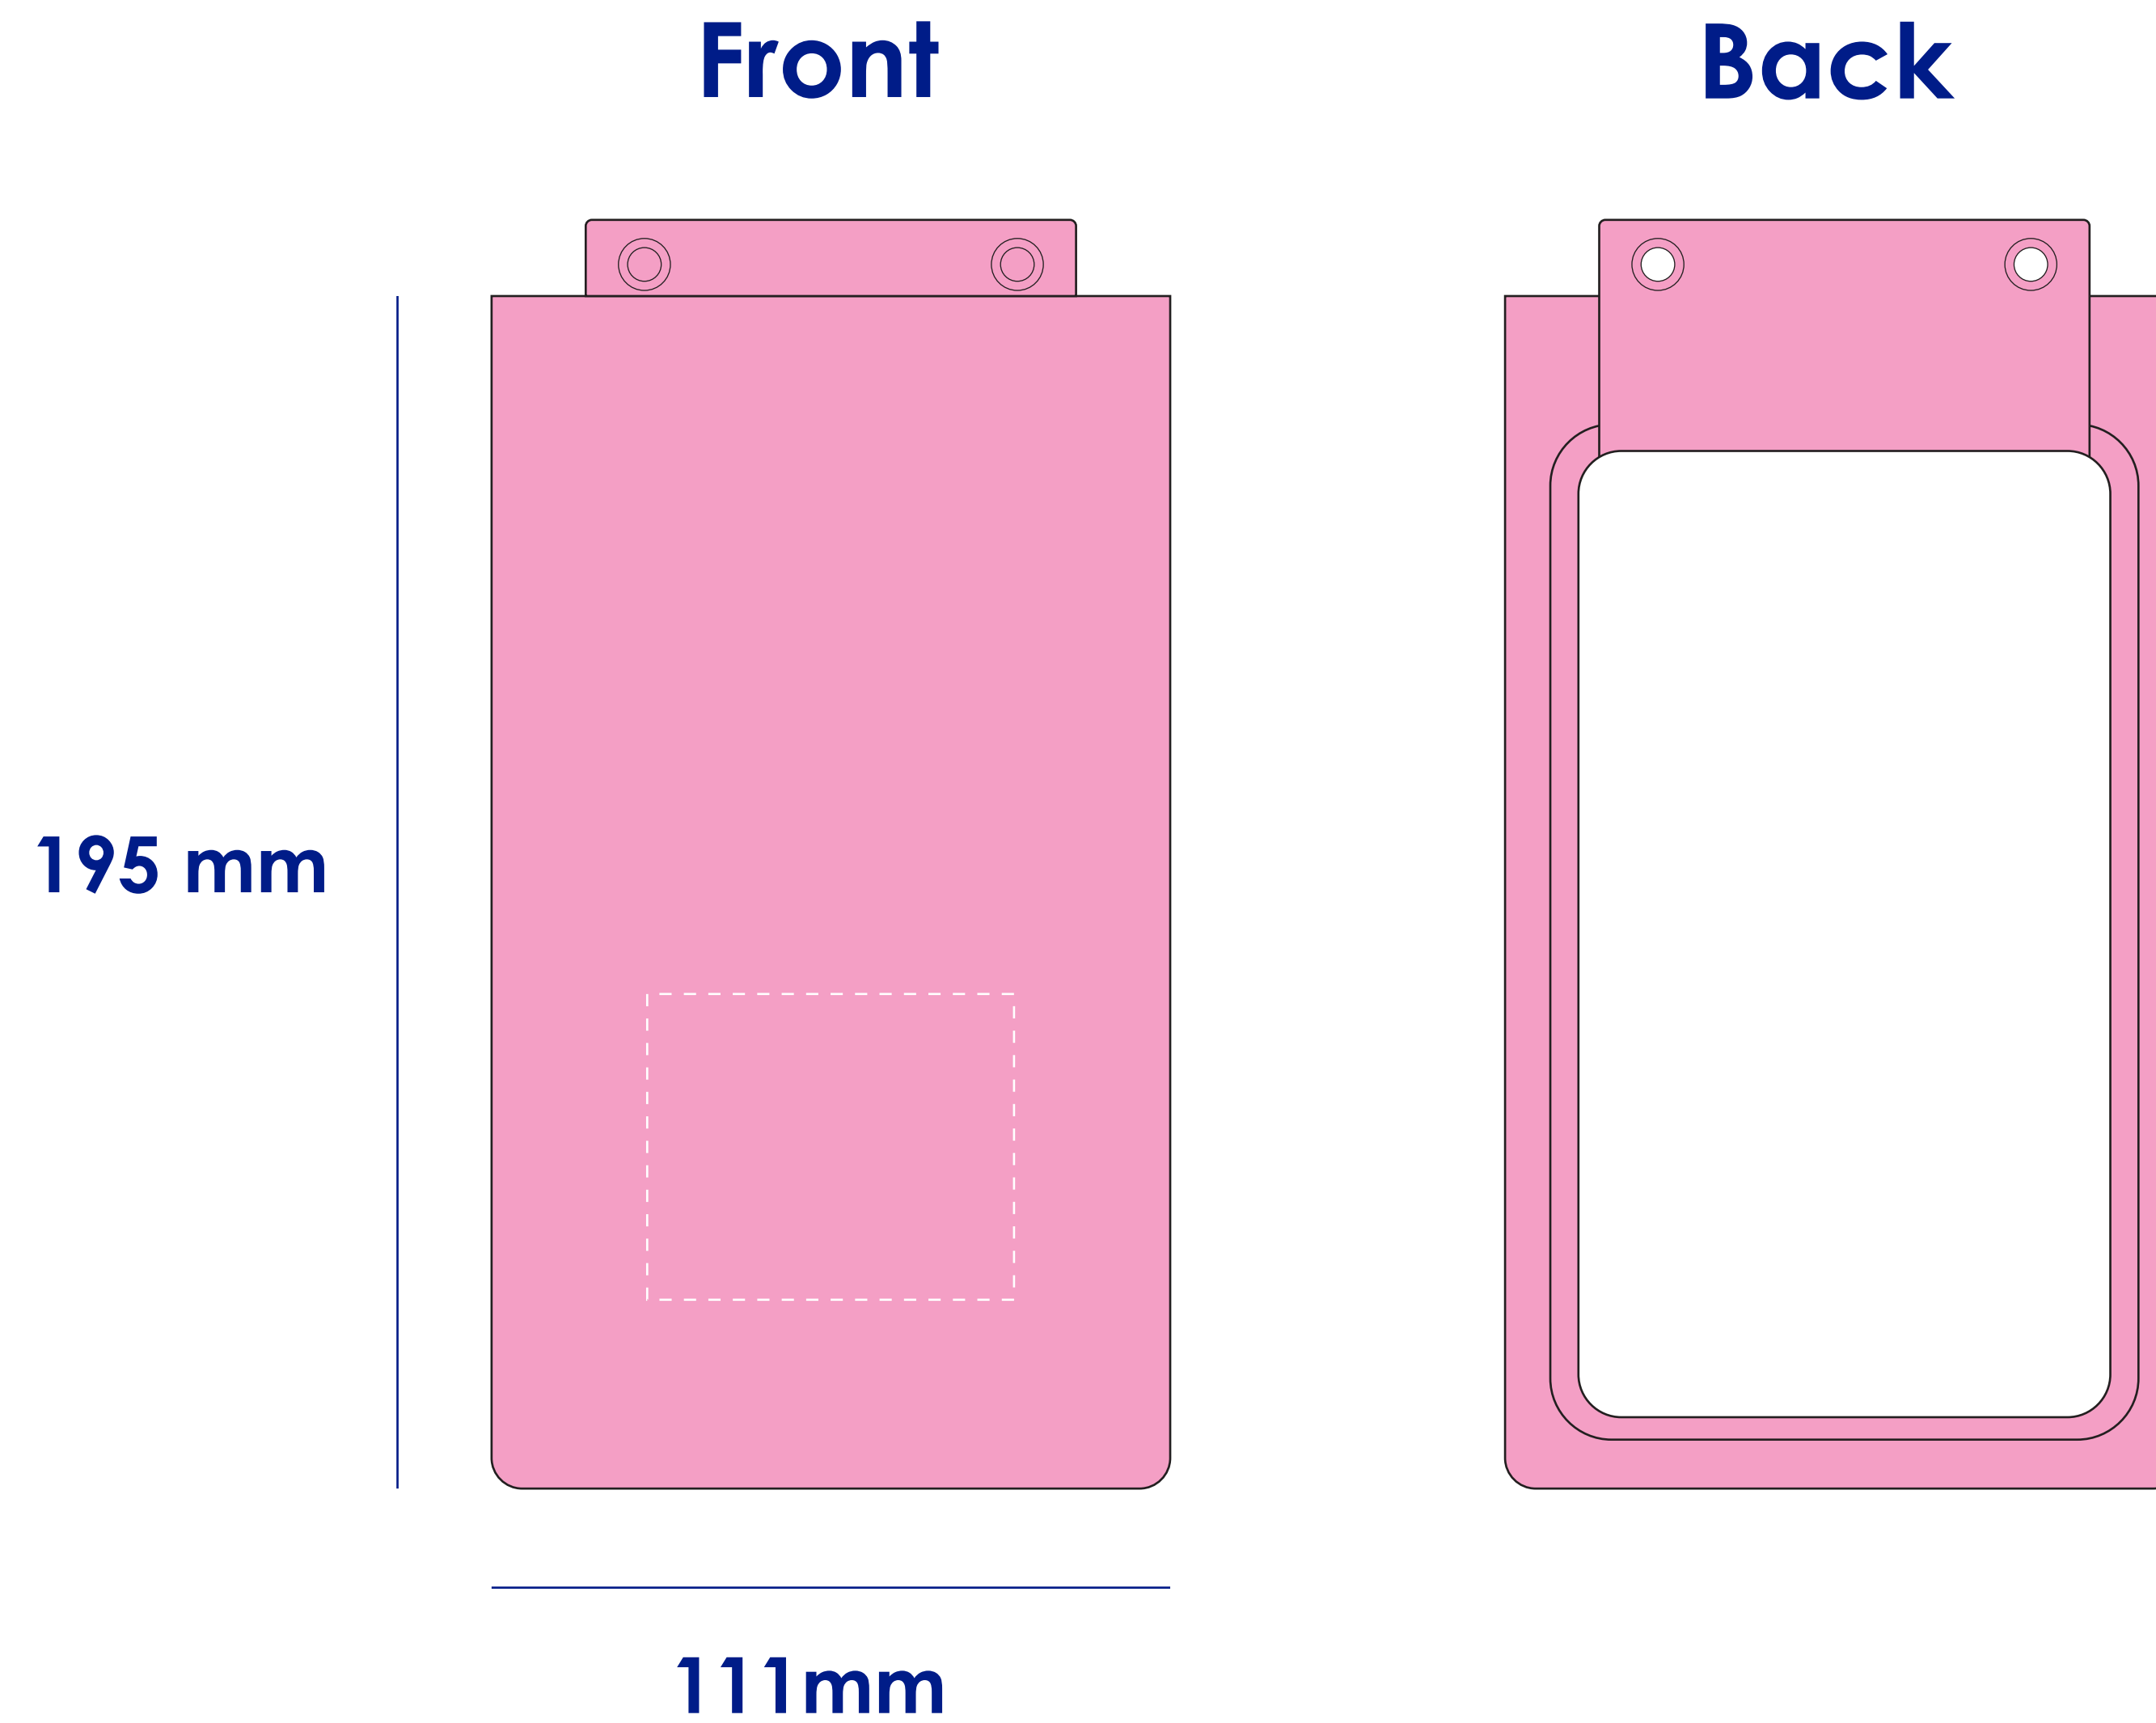

## Colours

-

## Product Colour

Pink

Clear

**Waterproof Phone Pouch**  
**110 mm\* 270 mm**  
**Branding Method: Silk Print**

## Logo Size

Max 60\*50 mm