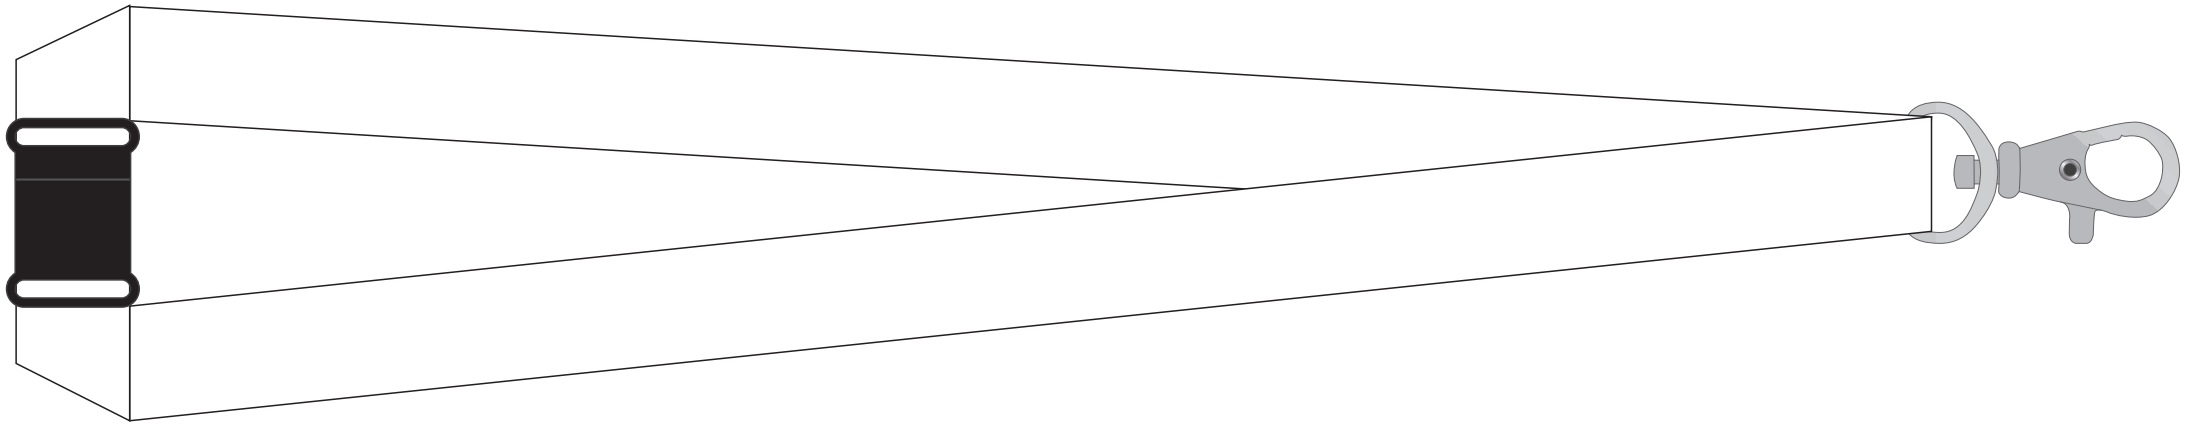

Approval Proof

Print Colours

Text

Lanyard Colour

Text

25mm x 900mm
Flat Ribbed Lanyard
Branding Method: Screen Print

Fitments

Terms & Conditions

It is the clients responsibility to check the above artwork has been produced correctly by our factory to suit the manufacturing process. Whilst every effort has been made to copy the artwork provided, certain pantones have a tolerance of -10% +10% colour variation. Please note colours can vary from monitor so always check the pantone. Any correction/amendments after Moulds/Screens have been created will result in a new Mould/Screen being required and charged. By signing off acceptance you have agreed to proceed and such no errors or omissions can be accepted or highlighted once the goods have been delivered.

Please note small texts may fill and become illegible with the weave