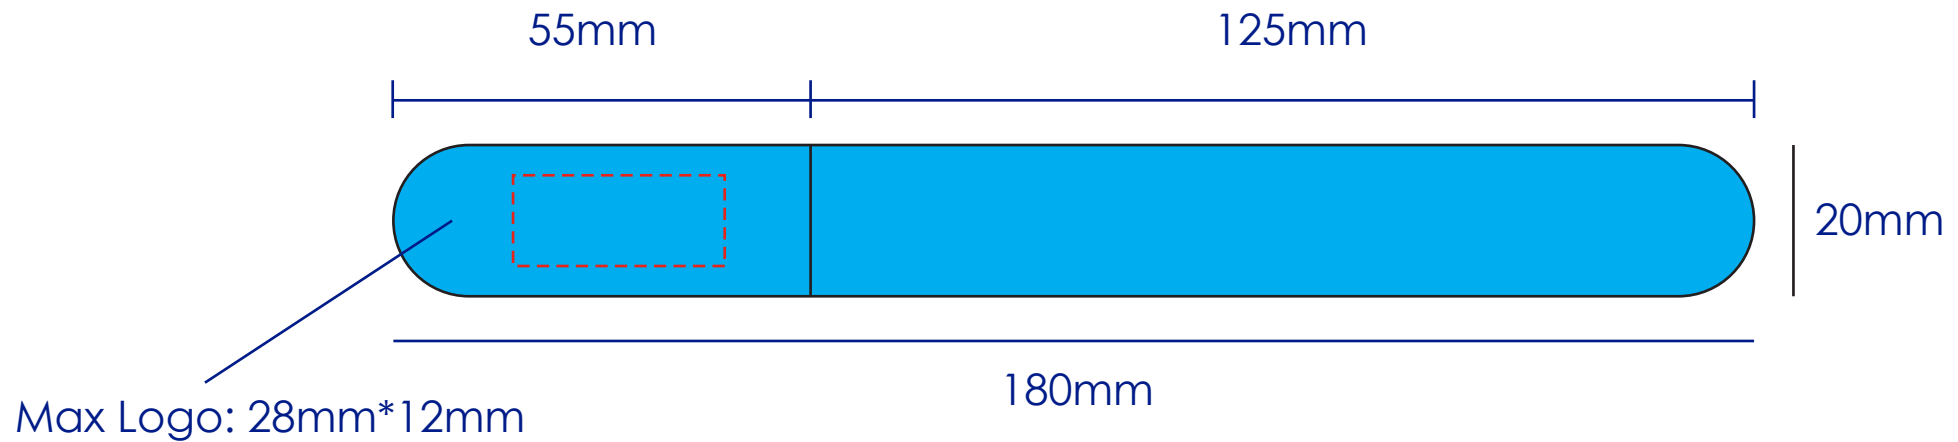

Approval Proof

Colours

Text

Product Colour

Blue

Velcro Cable Tidy
180mm*20 mm
Branding Method: Printed

Logo Size

28mm*12mm

Terms & Conditions

It is the clients responsibility to check the above artwork has been produced correctly by our factory to suit the manufacturing process. Whilst every effort has been made to copy the artwork provided, certain pantones have a tolerance of -10% +10% colour variation. Please note colours can vary from monitor so always check the pantone. Any correction/amendments after Moulds/Screens have been created will result in a new Mould/Screen being required and charged. By signing off acceptance you have agreed to proceed and such no errors or omissions can be accepted or highlighted once the goods have been delivered.

Please note small texts may fill and become illegible