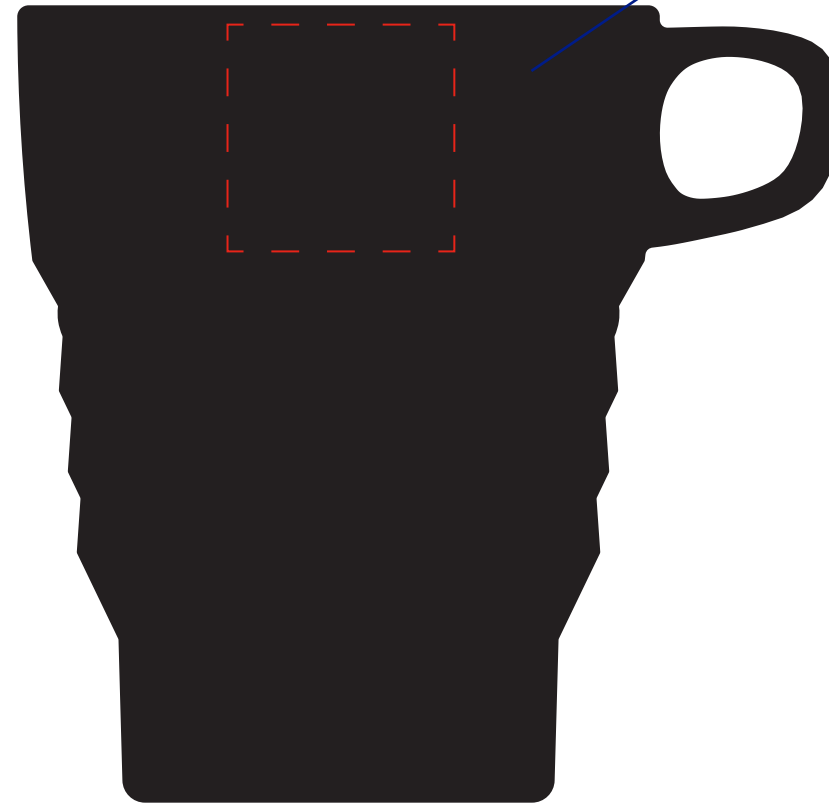

Approval Proof

Lid

88mm Diameter

Cup

Max Logo: 30mm*30mm

105high

Colours

Text

Product Colour

Black

Collapsible Mug
109mm x 114mm
Branding Method: Silk Printed

Logo Size

Terms & Conditions

It is the clients responsibility to check the above artwork has been produced correctly by our factory to suit the manufacturing process. Whilst every effort has been made to copy the artwork provided, certain pantones have a tolerance of -10% +10% colour variation. Please note colours can vary from monitor so always check the pantone. Any correction/amendments after Moulds/Screens have been created will result in a new Mould/Screen being required and charged. By signing off acceptance you have agreed to proceed and such no errors or omissions can be accepted or highlighted once the goods have been delivered.