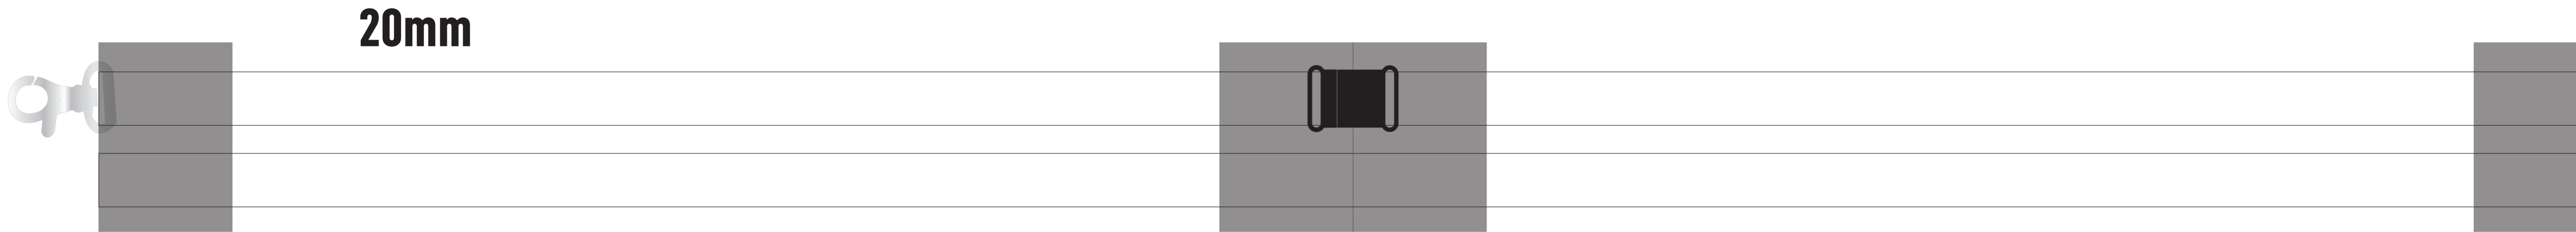

Approval Proof

Please note: The back side of these lanyards cannot be aligned to the front and will be the design repeated at random alignment

Print Colours

Full Colour Print
to both sides

Lanyard Colour

Text

20mm x 900mm
Express RPET Dye Sub Lanyard
Branding Method: Sublimation

Fitments

Trigger Clip

Safety Break

Terms & Conditions

It is the clients responsibility to check the above artwork has been produced correctly by our factory to suit the manufacturing process. Whilst every effort has been made to copy the artwork provided, certain pantones have a tolerance of -10% +10% colour variation. Please note colours can vary from monitor so always check the pantone. Any correction/amendments after Moulds/Screens have been created will result in a new Mould/Screen being required and charged. By signing off acceptance you have agreed to proceed and such no errors or omissions can be accepted or highlighted once the goods have been delivered.