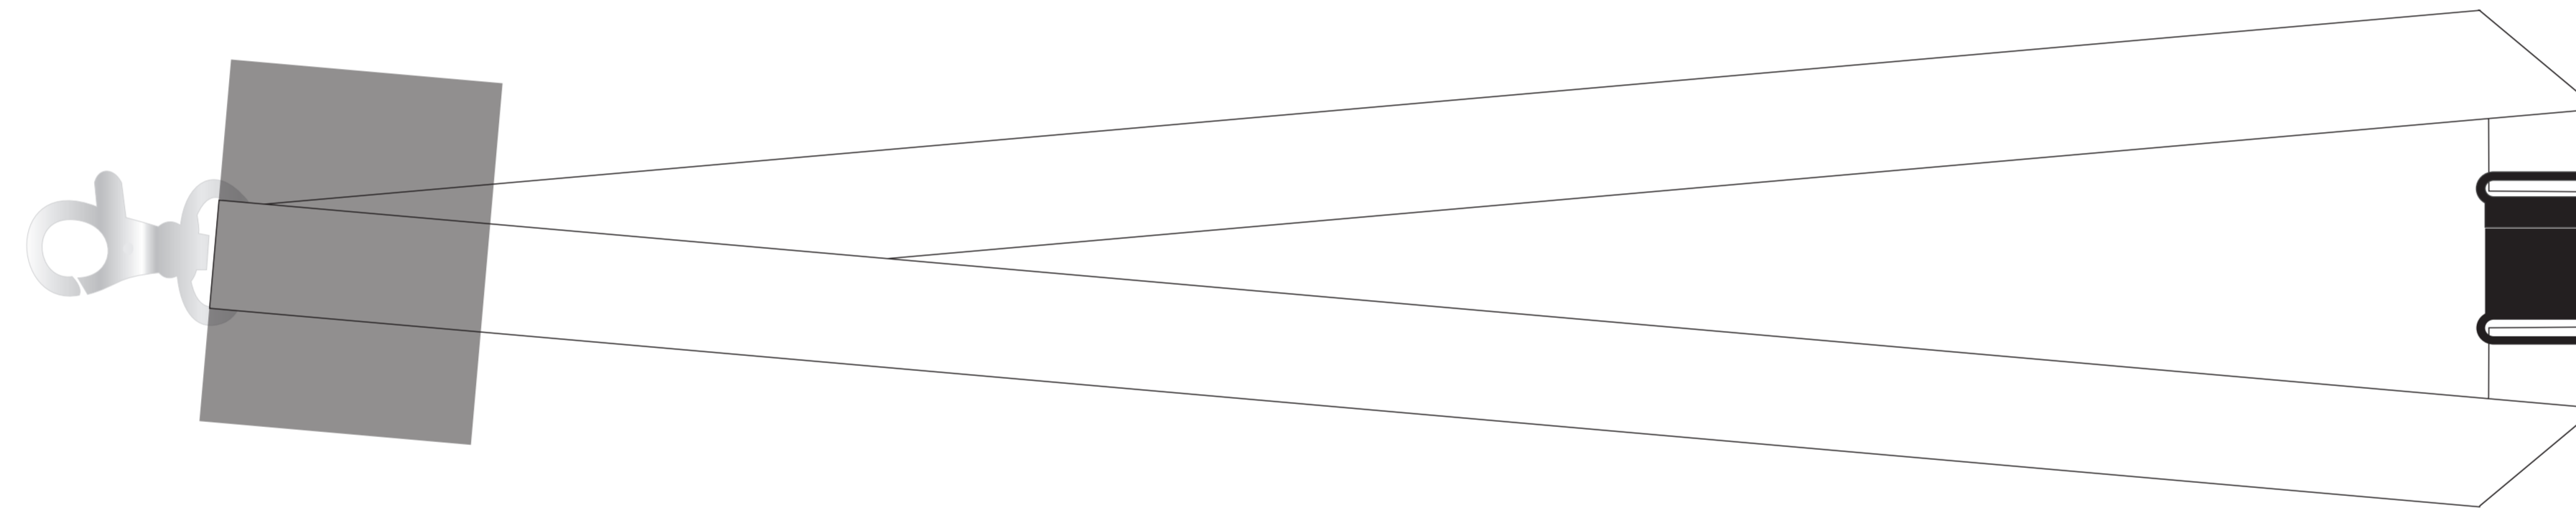

Approval Proof

Please note: The back side of these lanyards cannot be aligned to the front and will be the design repeated at random alignment

Print Colours

Full Colour Print
to both sides

Lanyard Colour

Text

20mm x 900mm
Express RPET Dye Sub Lanyard
Branding Method: Sublimation

Fitments

Trigger Clip

Safety Break

Terms & Conditions

It is the clients responsibility to check the above artwork has been produced correctly by our factory to suit the manufacturing process. Whilst every effort has been made to copy the artwork provided, certain pantones have a tolerance of -10% +10% colour variation. Please note colours can vary from monitor so always check the pantone. Any correction/amendments after Moulds/Screens have been created will result in a new Mould/Screen being required and charged. By signing off acceptance you have agreed to proceed and such no errors or omissions can be accepted or highlighted once the goods have been delivered.

Please note small texts may fill and become illegible with the weave