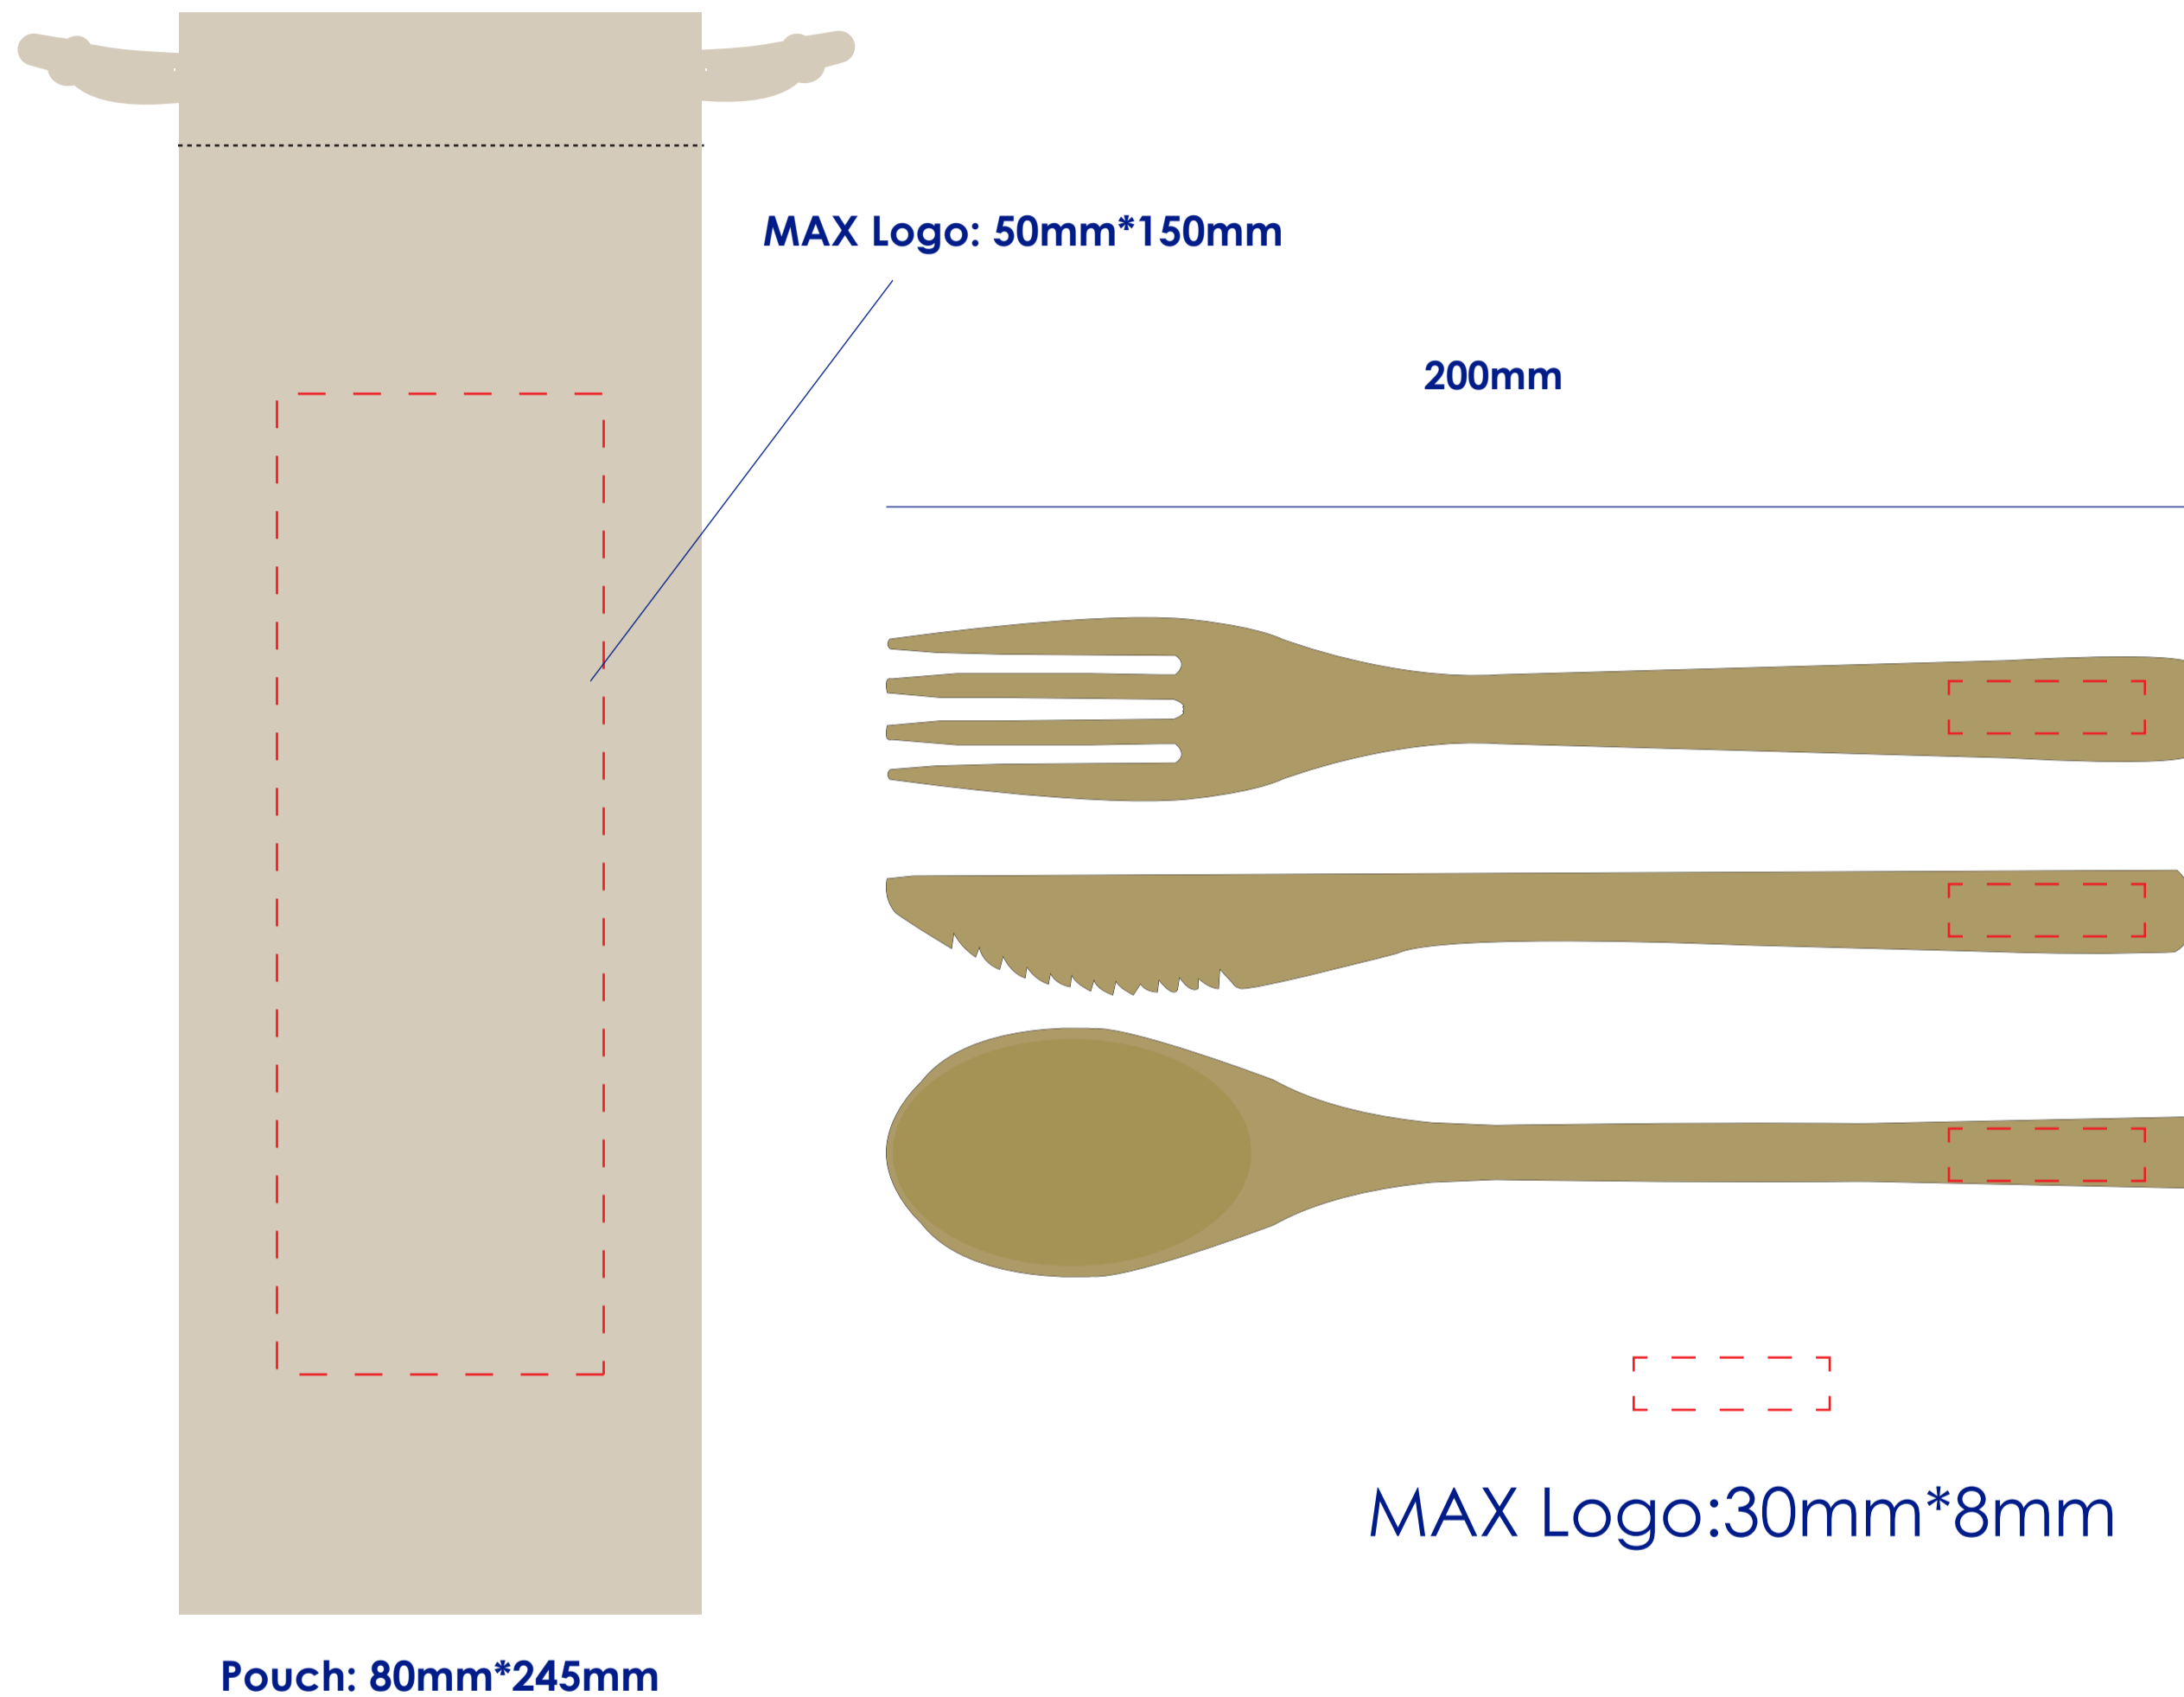

Approval Proof

Colours

 Print Colour

 Laser Engrave
(Bamboo Set)

Product Colour

 Natural Bamboo

 Natural Linen Pouch

 Natural Bamboo

Bamboo Cutlery Set

Logo Size

Terms & Conditions

It is the clients responsibility to check the above artwork has been produced correctly by our factory to suit the manufacturing process. Whilst every effort has been made to copy the artwork provided, certain pantones have a tolerance of -10% +10% colour variation. Please note colours can vary from monitor so always check the pantone. Any correction/amendments after Moulds/Screens have been created will result in a new Mould/Screen being required and charged. By signing off acceptance you have agreed to proceed and such no errors or omissions can be accepted or highlighted once the goods have been delivered.