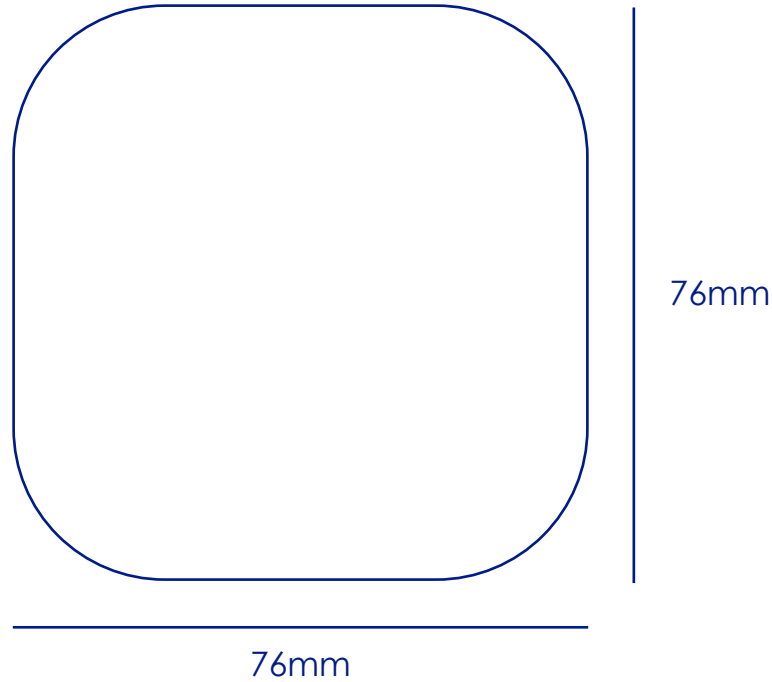

Approval Proof

Colours

Product Colour

**Edge Wireless Charge with
intergrated Cable
76mm x 76mm**

Logo Size

Terms & Conditions

It is the clients responsibility to check the above artwork has been produced correctly by our factory to suit the manufacturing process. Whilst every effort has been made to copy the artwork provided, certain pantones have a tolerance of -10% +10% colour variation. Please note colours can vary from monitor so always check the pantone. Any correction/amendments after Moulds/Screens have been created will result in a new Mould/Screen being required and charged. By signing off acceptance you have agreed to proceed and such no errors or omissions can be accepted or highlighted once the goods have been delivered.

Please note small texts may fill and become illegible