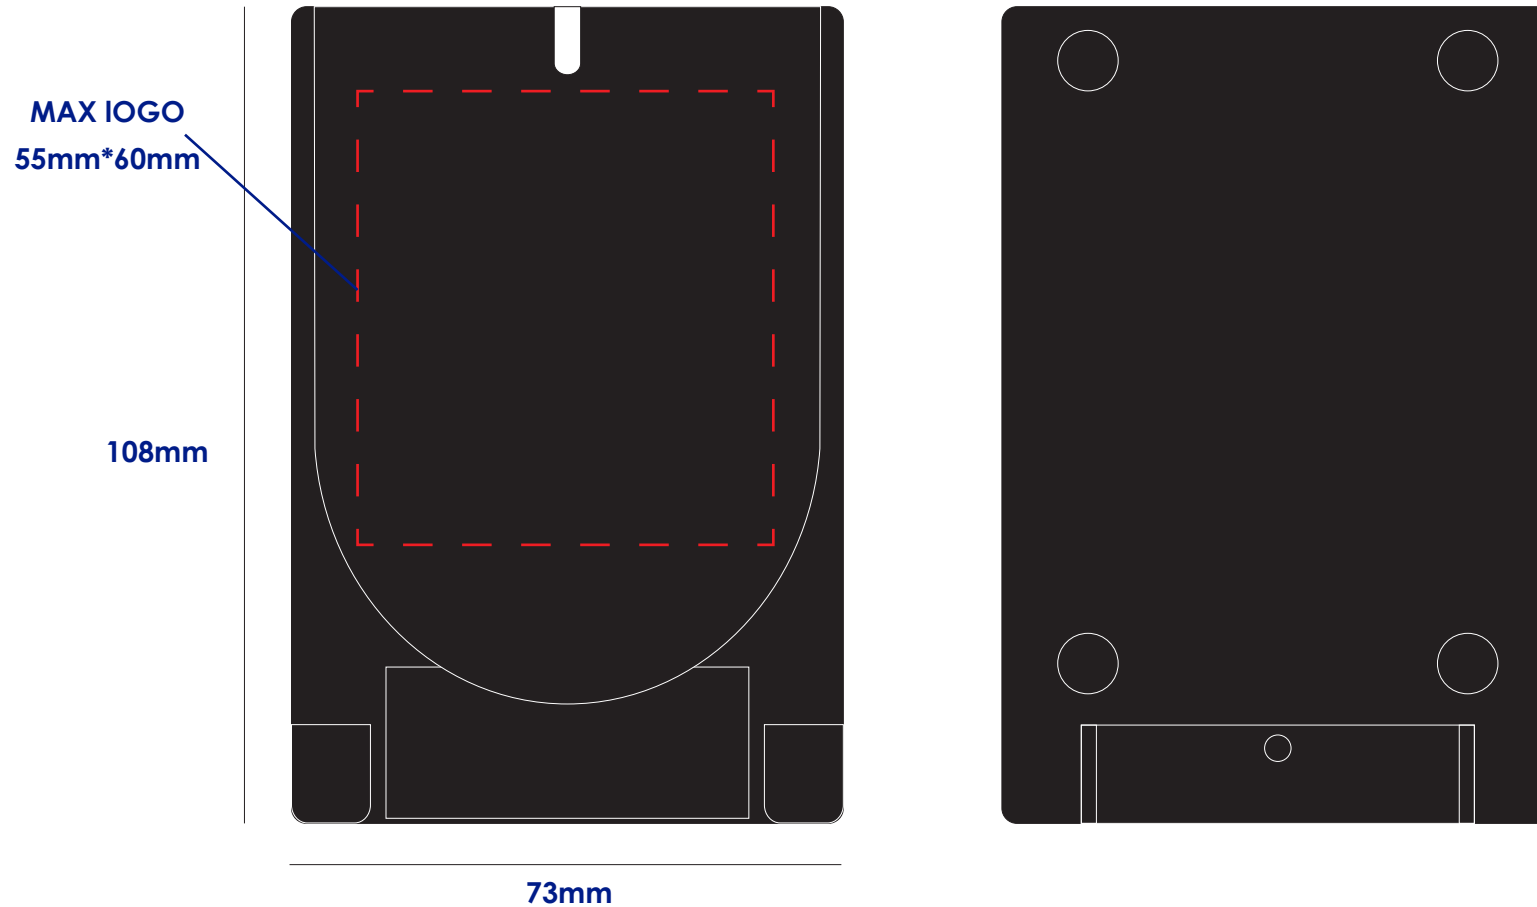

Approval Proof

Colours

Text

Product Colour

Black

Fold Up Wireless Charger
73mm*108mm
Branding Method: Silk Print

Logo Size

Terms & Conditions

It is the clients responsibility to check the above artwork has been produced correctly by our factory to suit the manufacturing process. Whilst every effort has been made to copy the artwork provided, certain pantones have a tolerance of -10% +10% colour variation. Please note colours can vary from monitor so always check the pantone. Any correction/amendments after Moulds/Screens have been created will result in a new Mould/Screen being required and charged. By signing off acceptance you have agreed to proceed and such no errors or omissions can be accepted or highlighted once the goods have been delivered.