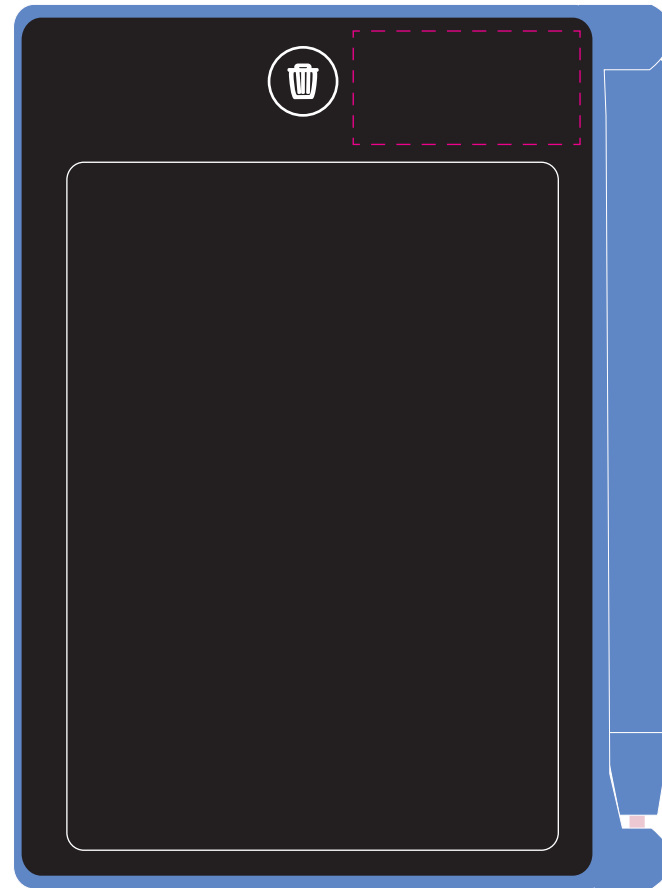

## Colours

Text

## Product Colour

Blue

**Erasable Memo Pad**  
**87mm\*117mm**  
**Branding Method: Silk Print**

## Logo Size

**Max logo: 30mm\*15mm**