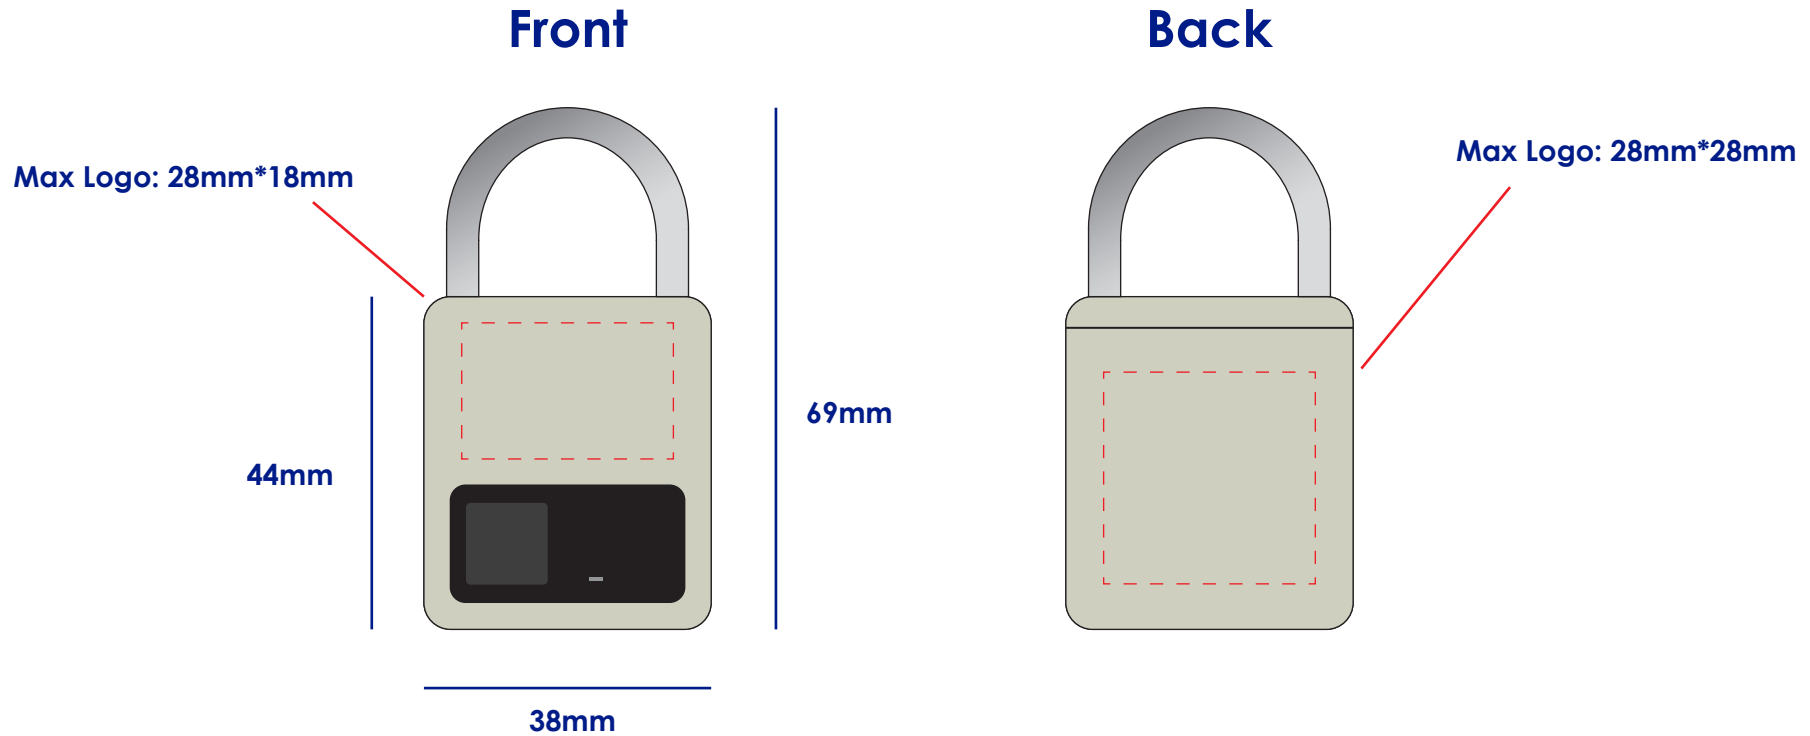

## Colours

 Laser Engraved

## Product Colour

 Gold

**Luggage Fingerprint Lock**  
**38mm x 69mm**  
**Branding Method: Laser Engraved**

## Logo Size