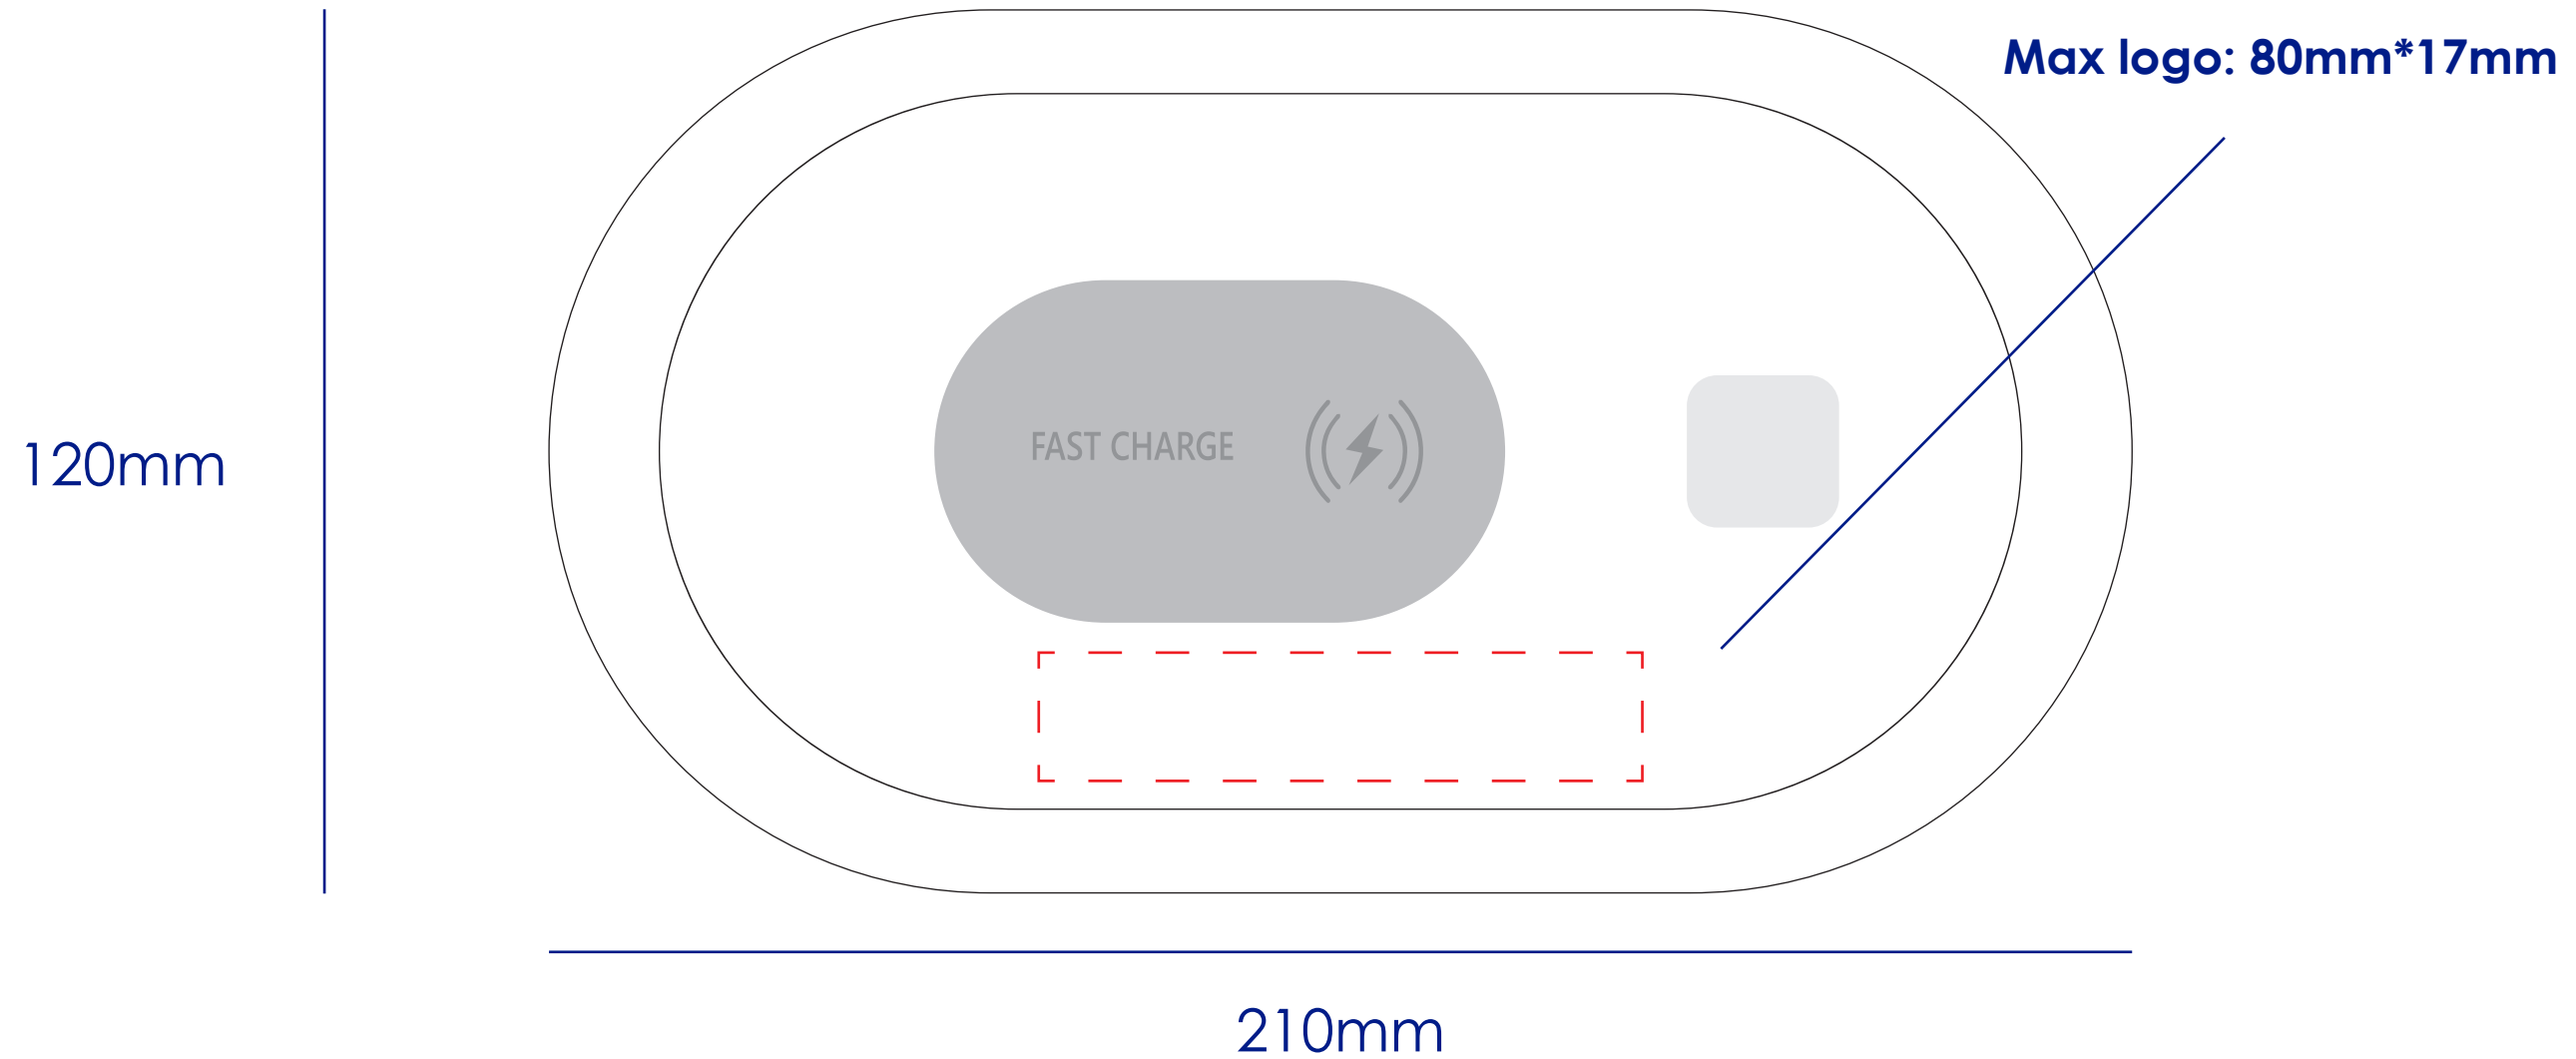

Approval Proof

Colours

-

Product Colour

White

Wireless Charging Sterilizing Box
210mm*120mm
Branding Method: Silk Print

Logo Size

Terms & Conditions

It is the clients responsibility to check the above artwork has been produced correctly by our factory to suit the manufacturing process. Whilst every effort has been made to copy the artwork provided, certain pantones have a tolerance of -10% +10% colour variation. Please note colours can vary from monitor so always check the pantone. Any correction/amendments after Moulds/Screens have been created will result in a new Mould/Screen being required and charged. By signing off acceptance you have agreed to proceed and such no errors or omissions can be accepted or highlighted once the goods have been delivered.