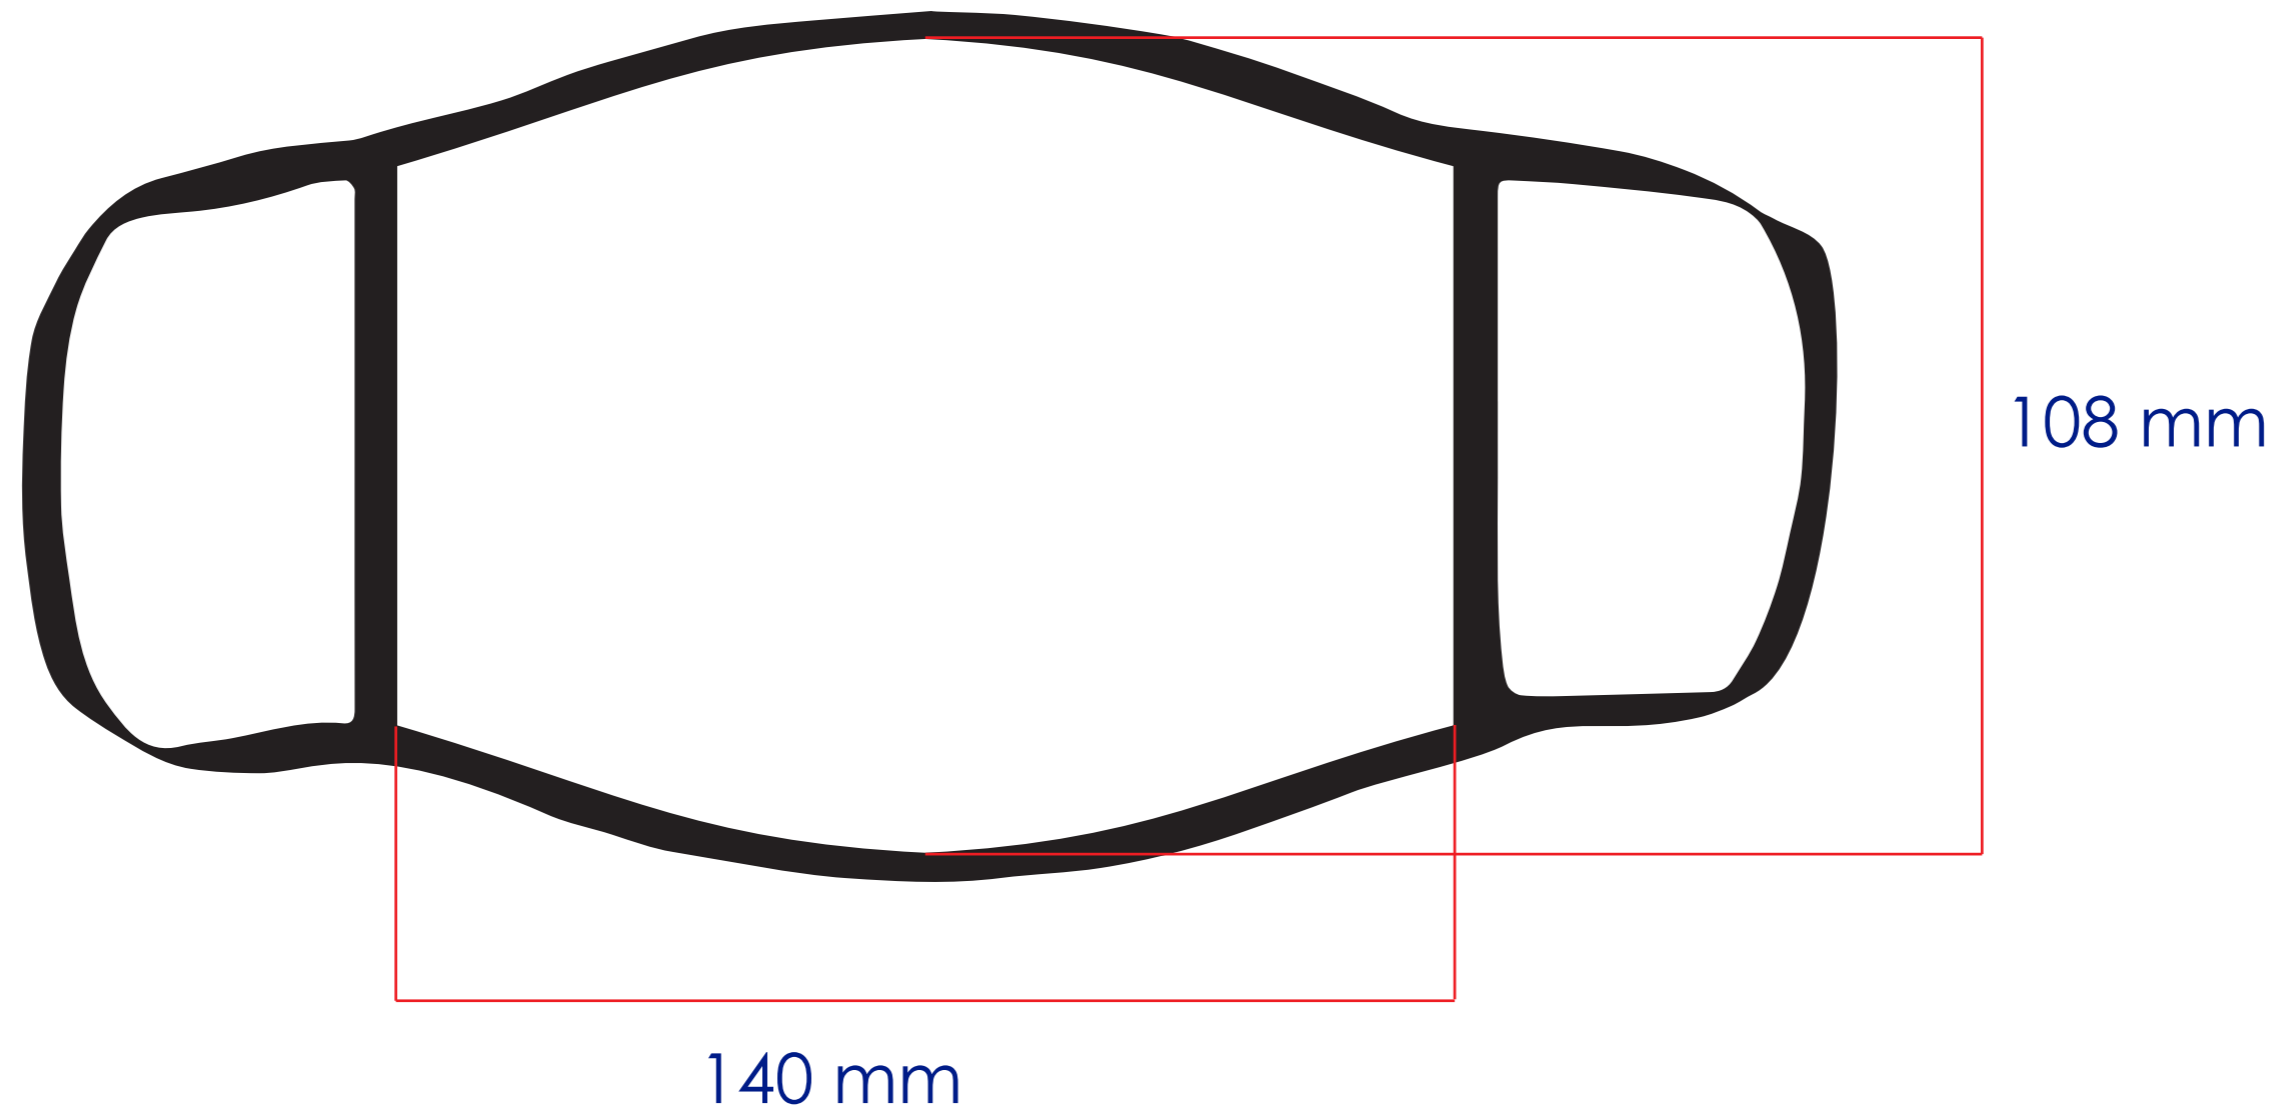

Approval Proof

Colours

Product Colour

Children Face Mask
140mm*108mm
Branding Method: Full Color Print

Logo Size

Terms & Conditions

It is the clients responsibility to check the above artwork has been produced correctly by our factory to suit the manufacturing process. Whilst every effort has been made to copy the artwork provided, certain pantones have a tolerance of -10% +10% colour variation. Please note colours can vary from monitor so always check the pantone. Any correction/amendments after Moulds/Screens have been created will result in a new Mould/Screen being required and charged. By signing off acceptance you have agreed to proceed and such no errors or omissions can be accepted or highlighted once the goods have been delivered.