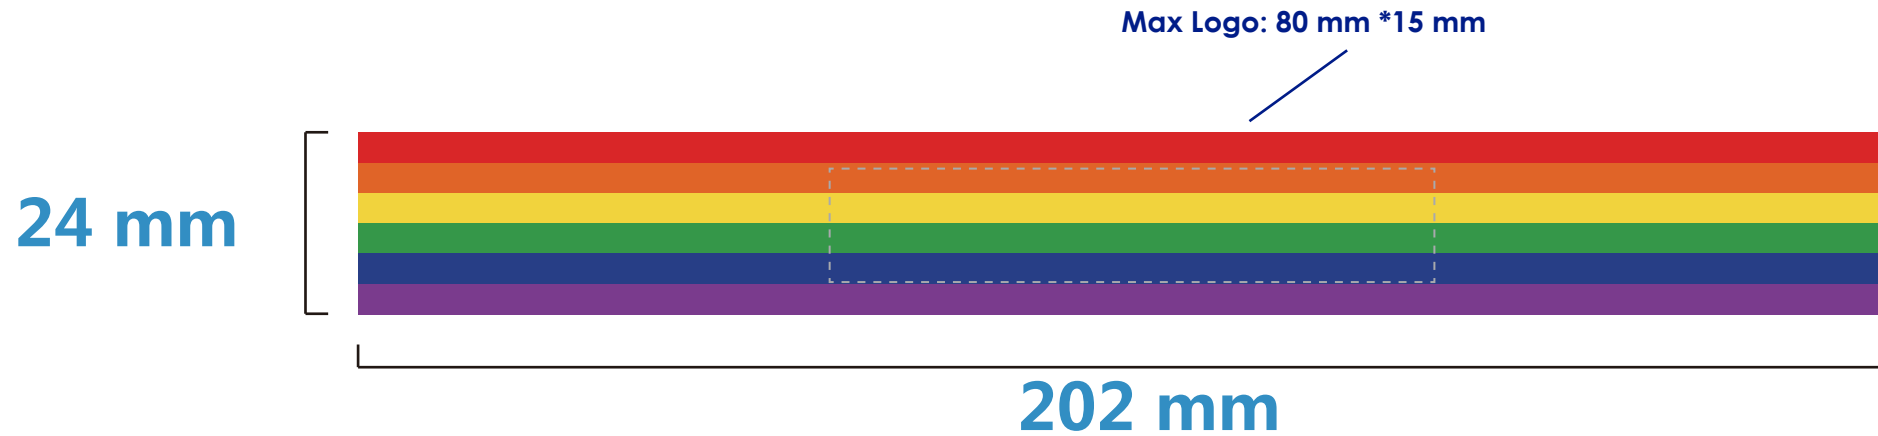

## Colours

-

## Product Colour

Rainbow

**Rainbow Silicone Wristband**  
**202 mm \* 24 mm**  
**Branding Method: Silk Print**

## Logo Size