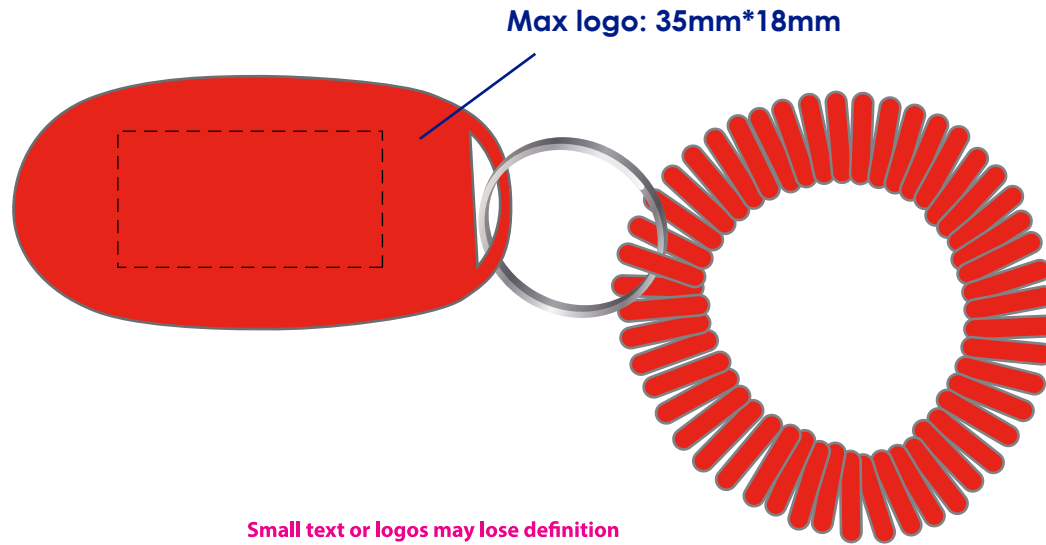

Approval Proof

Small text or logos may lose definition when printed.

Button to be white

Colours

-

Product Colour

Pantone 485C

White Button

Dog Clicker

63mm*31mm*18mm

Branding Method: Silk Print

Logo Size

mm*mm

Terms & Conditions

It is the clients responsibility to check the above artwork has been produced correctly by our factory to suit the manufacturing process. Whilst every effort has been made to copy the artwork provided, certain pantones have a tolerance of -10% +10% colour variation. Please note colours can vary from monitor so always check the pantone. Any correction/amendments after Moulds/Screens have been created will result in a new Mould/Screen being required and charged. By signing off acceptance you have agreed to proceed and such no errors or omissions can be accepted or highlighted once the goods have been delivered.

Please note small texts may fill and become illegible