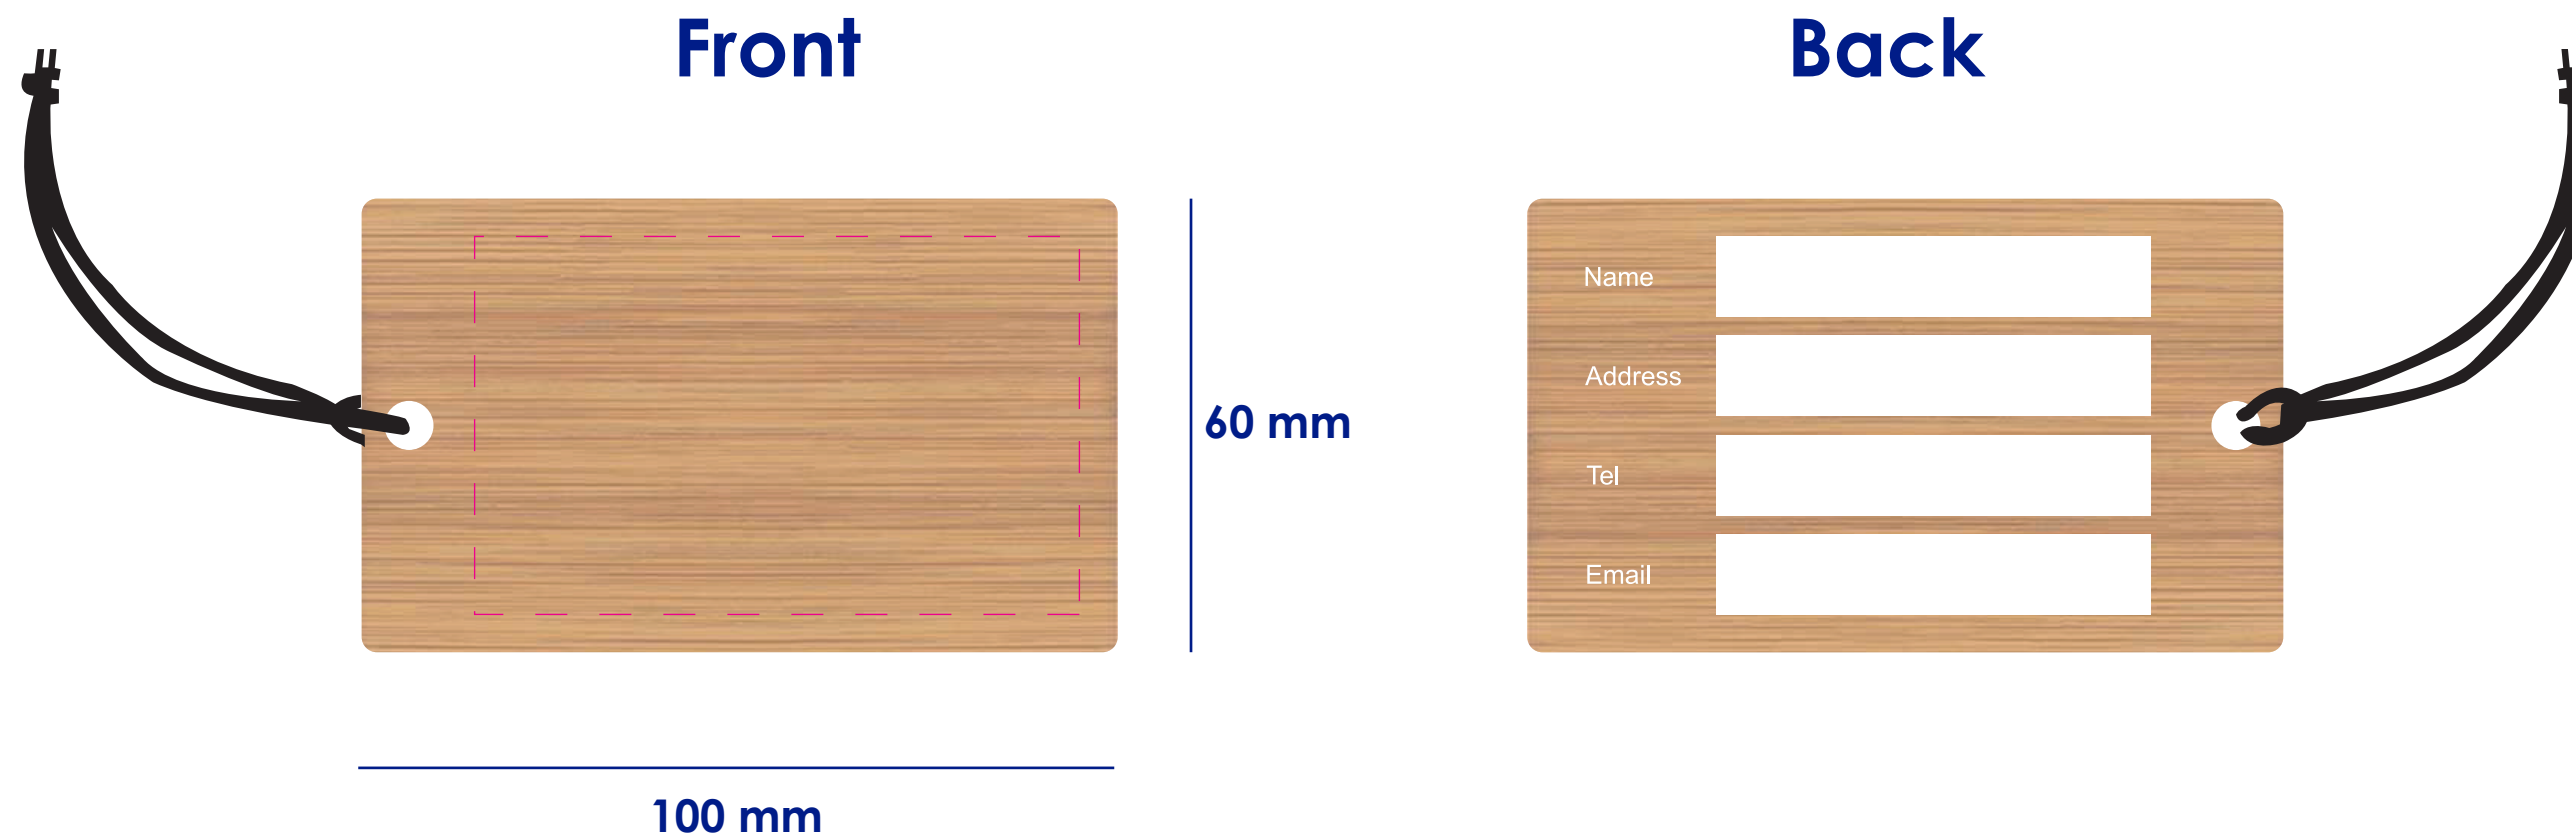

## Colours

 Laser Engraved

Please note that Bamboo is a natural material meaning that the colour of the engraving can vary on each item.

## Product Colour

 Natural

**Bamboo Luggage Tag**  
**60 mm x 100 mm**  
**Branding Method: Laser Engraved**