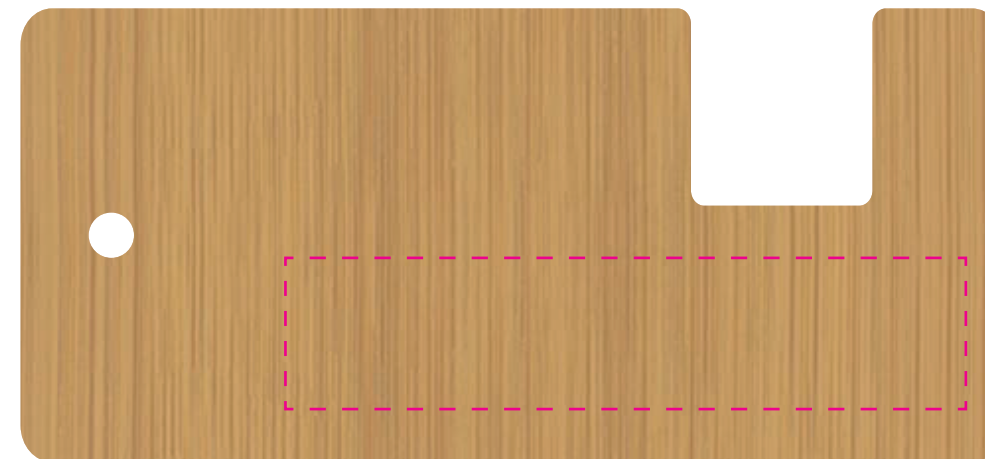

Approval Proof

Max logo: 45mm x 10mm

Colours

 Laser Engraved

Please note that Bamboo is a natural material meaning that the colour of the engraving can vary on each item.

Product Colour

 Natural

Bamboo Phone Chair
65mm x 30mm
Branding Method: Laser Engraved