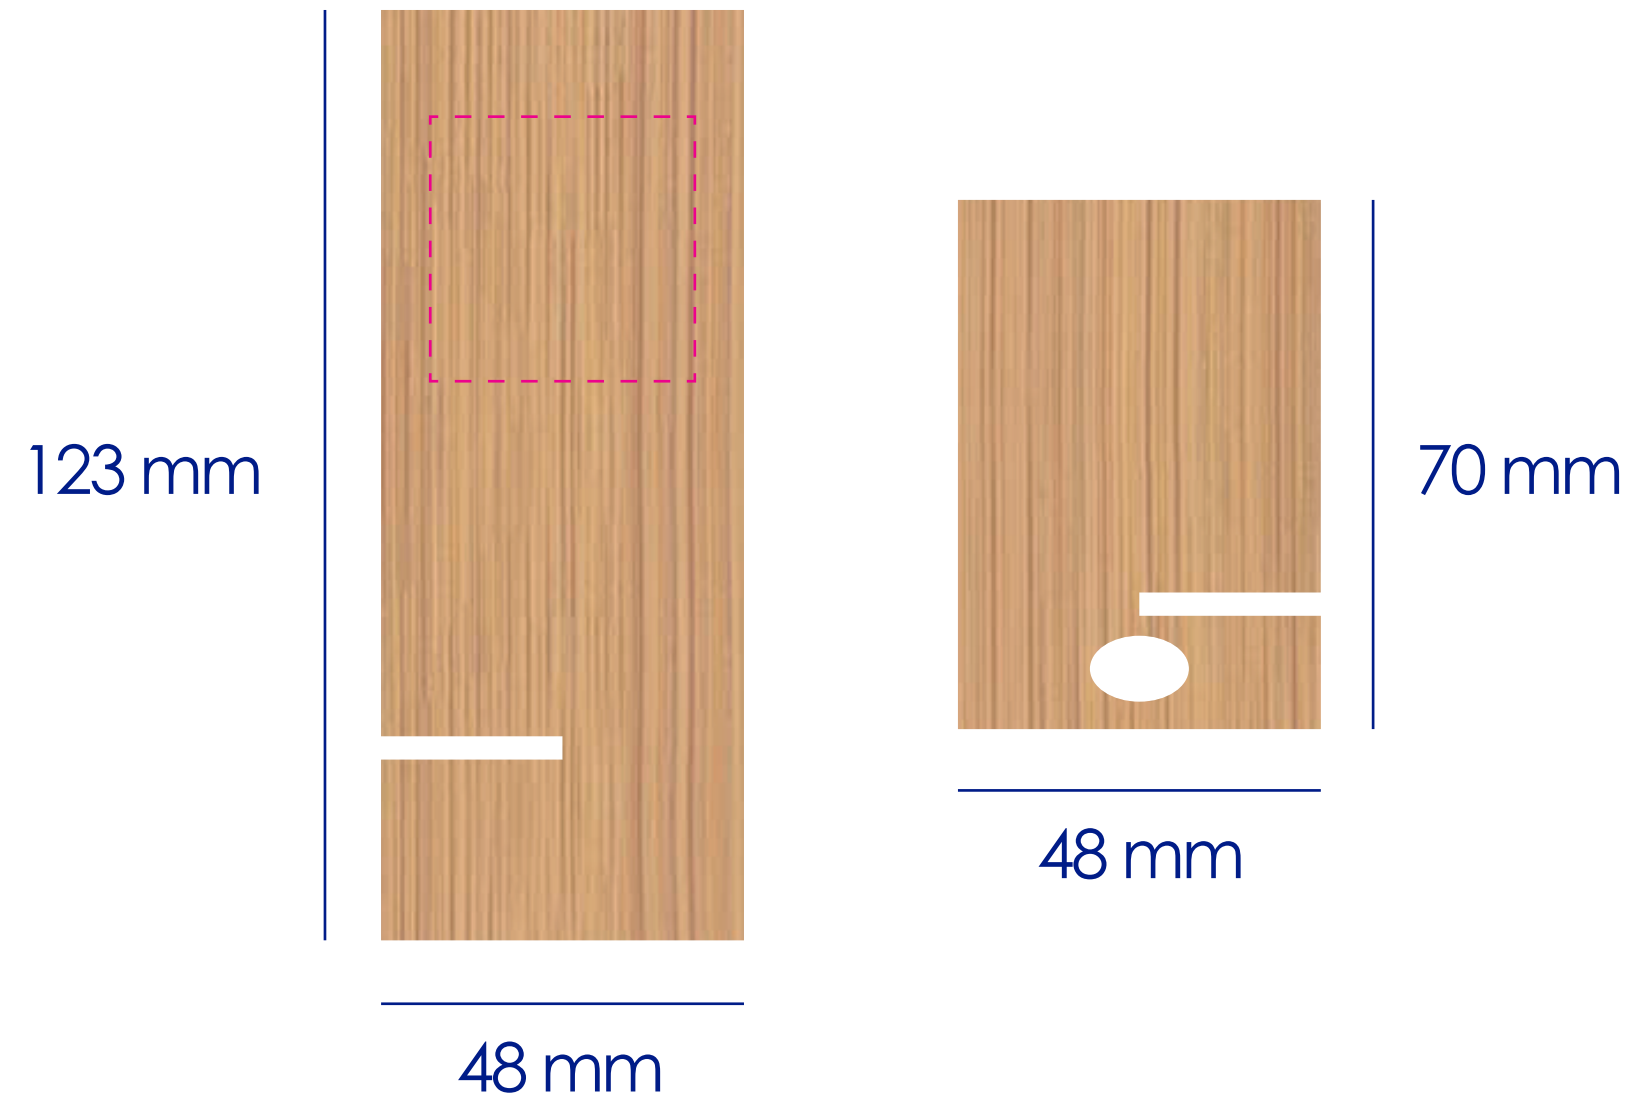

# Approval Proof

Max logo: 35mm x 35mm

## Colours

 Laser Engraved

Please note that Bamboo is a natural material meaning that the colour of the engraving can vary on each item.

## Product Colour

 Natural

**Bamboo Phone Chair**  
**123mm x 48mm / 70mm x 48mm**  
**Branding Method: Laser Engraved**

## Logo Size