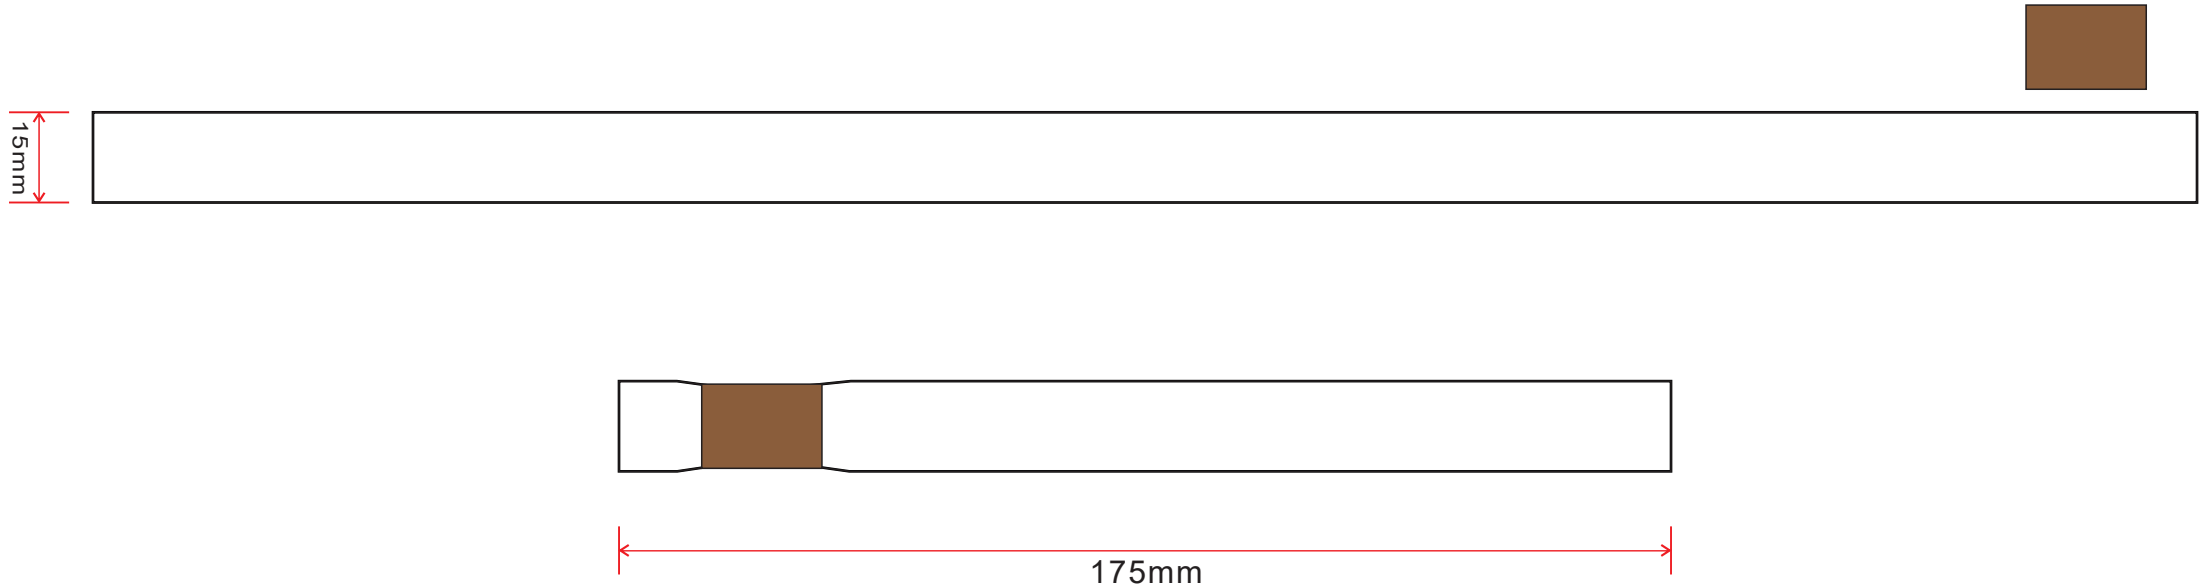

Approval Proof

Print Colours

CMYK Print

Product Colour

Text

350mm x 15mm
RPET Fabric Event Wristband
Branding Method: Dye Sub

Fitments

Bamboo Adjuster

Terms & Conditions

It is the clients responsibility to check the above artwork has been produced correctly by our factory to suit the manufacturing process. Whilst every effort has been made to copy the artwork provided, certain pantones have a tolerance of -10% +10% colour variation. Please note colours can vary from monitor so always check the pantone. Any correction/amendments after Moulds/Screens have been created will result in a new Mould/Screen being required and charged. By signing off acceptance you have agreed to proceed and such no errors or omissions can be accepted or highlighted once the goods have been delivered.

Please note small texts may fill and become illegible