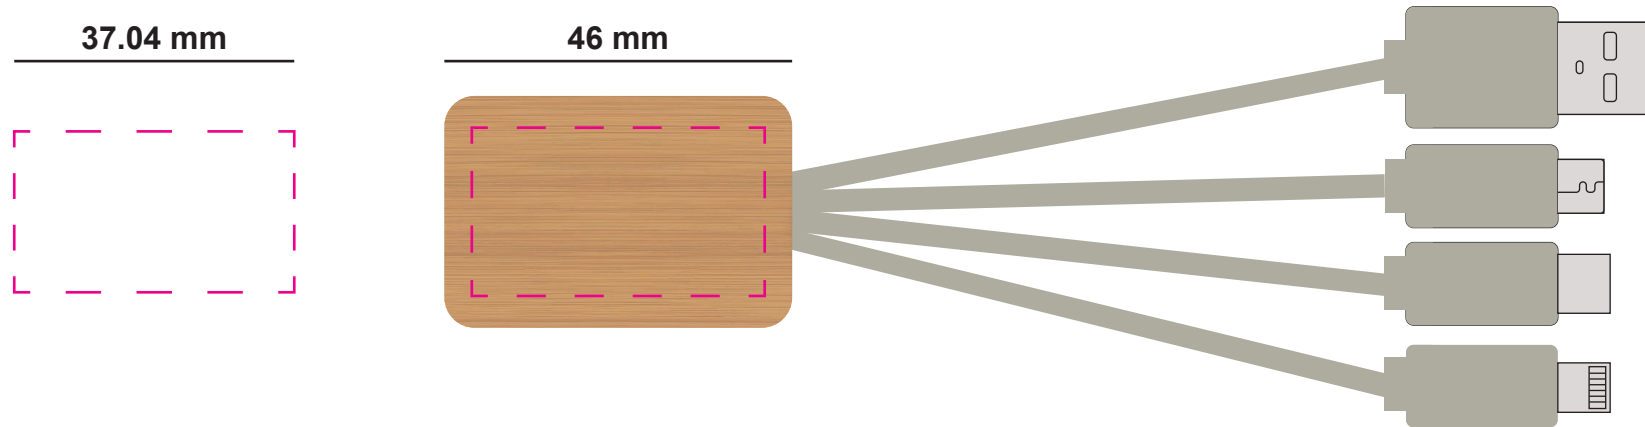

Approval Proof

Colours

 Laser Engraved

Please note that Bamboo is a natural material meaning that the colour of the engraving can vary on each item.

Product Colour

 Natural Bamboo
 Wheat Straw Cable

Bamboo Multi-Cable
165mm
Branding Method: Laser Engraved

Logo Size

Terms & Conditions

It is the clients responsibility to check the above artwork has been produced correctly by our factory to suit the manufacturing process. Whilst every effort has been made to copy the artwork provided, certain pantones have a tolerance of -10% +10% colour variation. Please note colours can vary from monitor so always check the pantone. Any correction/amendments after Moulds/Screens have been created will result in a new Mould/Screen being required and charged. By signing off acceptance you have agreed to proceed and such no errors or omissions can be accepted or highlighted once the goods have been delivered.