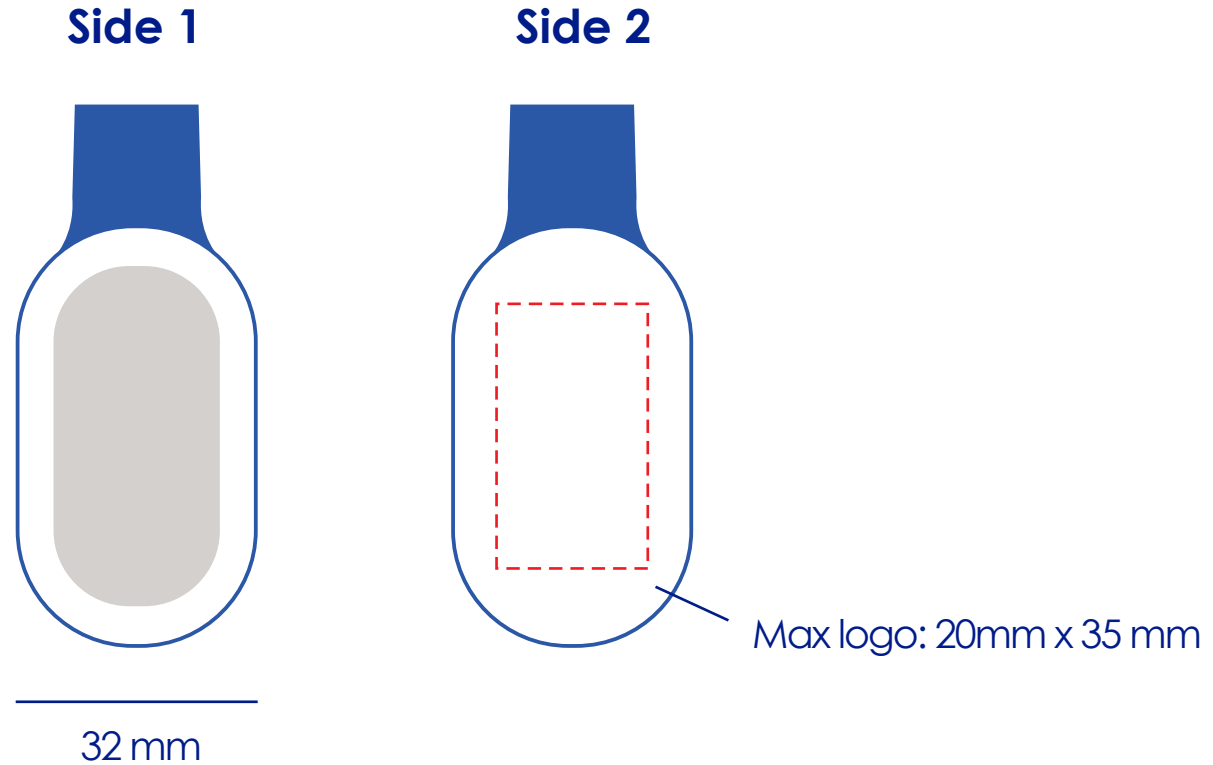

Approval Proof

Colours

Product Colour

Blue

Logo Size

Terms & Conditions

It is the clients responsibility to check the above artwork has been produced correctly by our factory to suit the manufacturing process. Whilst every effort has been made to copy the artwork provided, certain pantones have a tolerance of -10% +10% colour variation. Please note colours can vary from monitor so always check the pantone. Any correction/amendments after Moulds/Screens have been created will result in a new Mould/Screen being required and charged. By signing off acceptance you have agreed to proceed and such no errors or omissions can be accepted or highlighted once the goods have been delivered.

Please note small texts may fill and become illegible

LED Reflective Clip

32 mm x 70 mm

Branding Method: Printed