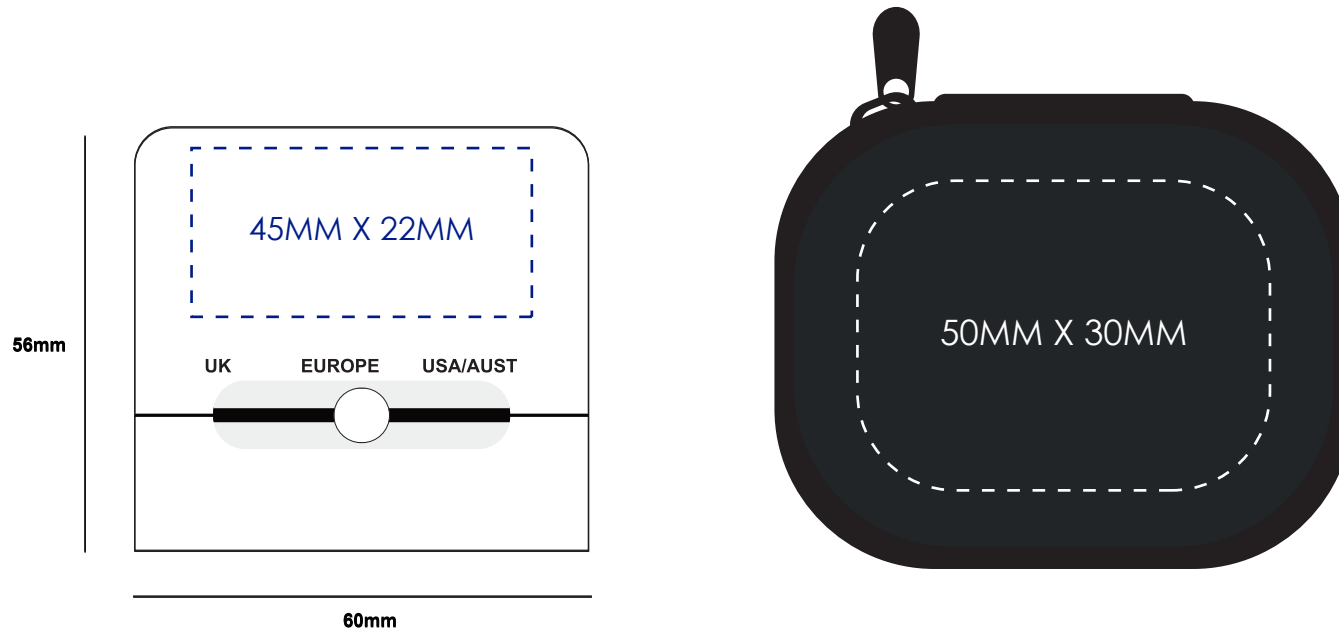

Approval Proof

Print Colours

Text

Adapter Colour

White

**USBC Travel Adapter- White
Branding Method: Pad Printed**