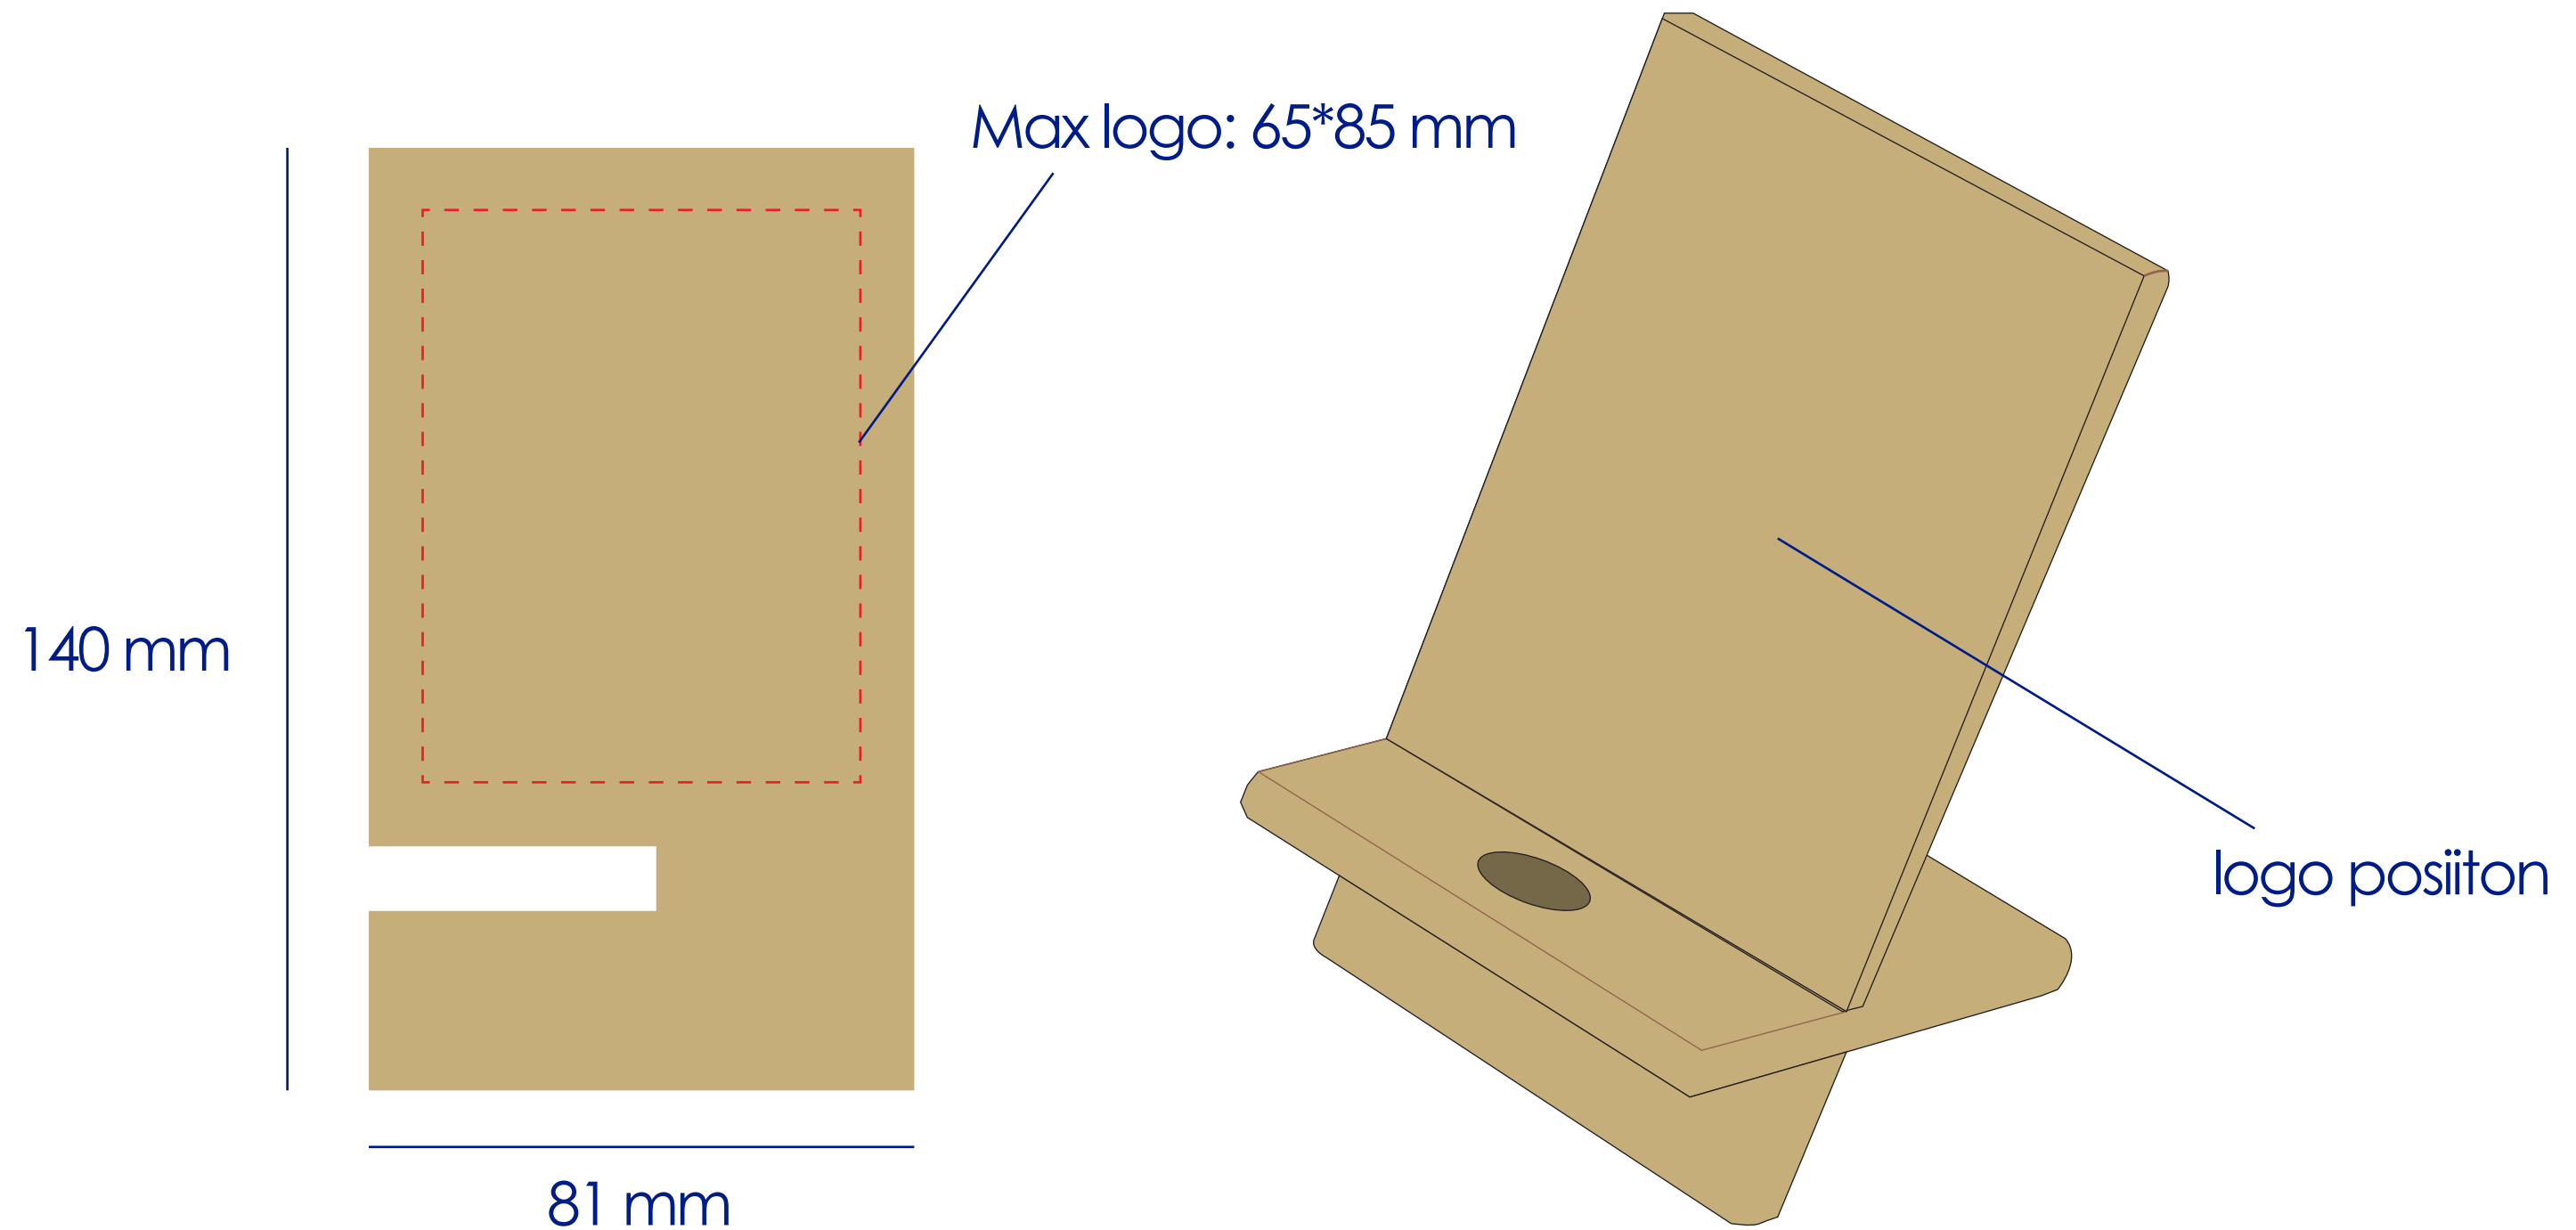

Approval Proof

Colours

 Laser Engraved

Please note that Bamboo is a natural material meaning that the colour of the engraving can vary on each item.

Product Colour

 Natural

Bamboo Phone Chair
140*81 mm / 90*91mm
Branding Method: Laser Engraved

Logo Size

Terms & Conditions

It is the clients responsibility to check the above artwork has been produced correctly by our factory to suit the manufacturing process. Whilst every effort has been made to copy the artwork provided, certain pantones have a tolerance of -10% +10% colour variation. Please note colours can vary from monitor so always check the pantone. Any correction/amendments after Moulds/Screens have been created will result in a new Mould/Screen being required and charged. By signing off acceptance you have agreed to proceed and such no errors or omissions can be accepted or highlighted once the goods have been delivered.