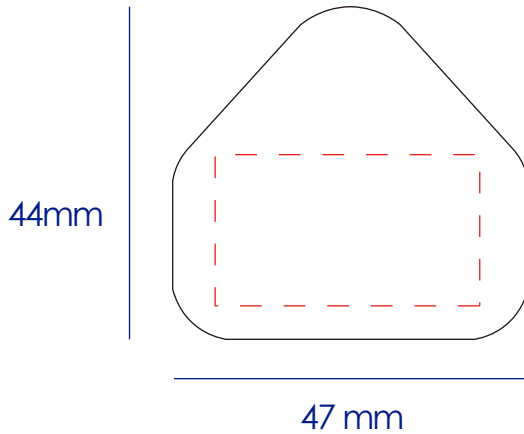

Approval Proof

Colours

-

Product Colour

White

UK Adaptor - Type C

47 mm * 44 mm

Branding Method: Pad Print

Logo Size

35 mm * 20 mm

Terms & Conditions

It is the clients responsibility to check the above artwork has been produced correctly by our factory to suit the manufacturing process. Whilst every effort has been made to copy the artwork provided, certain pantones have a tolerance of -10% +10% colour variation. Please note colours can vary from monitor so always check the pantone. Any correction/amendments after Moulds/Screens have been created will result in a new Mould/Screen being required and charged. By signing off acceptance you have agreed to proceed and such no errors or omissions can be accepted or highlighted once the goods have been delivered.