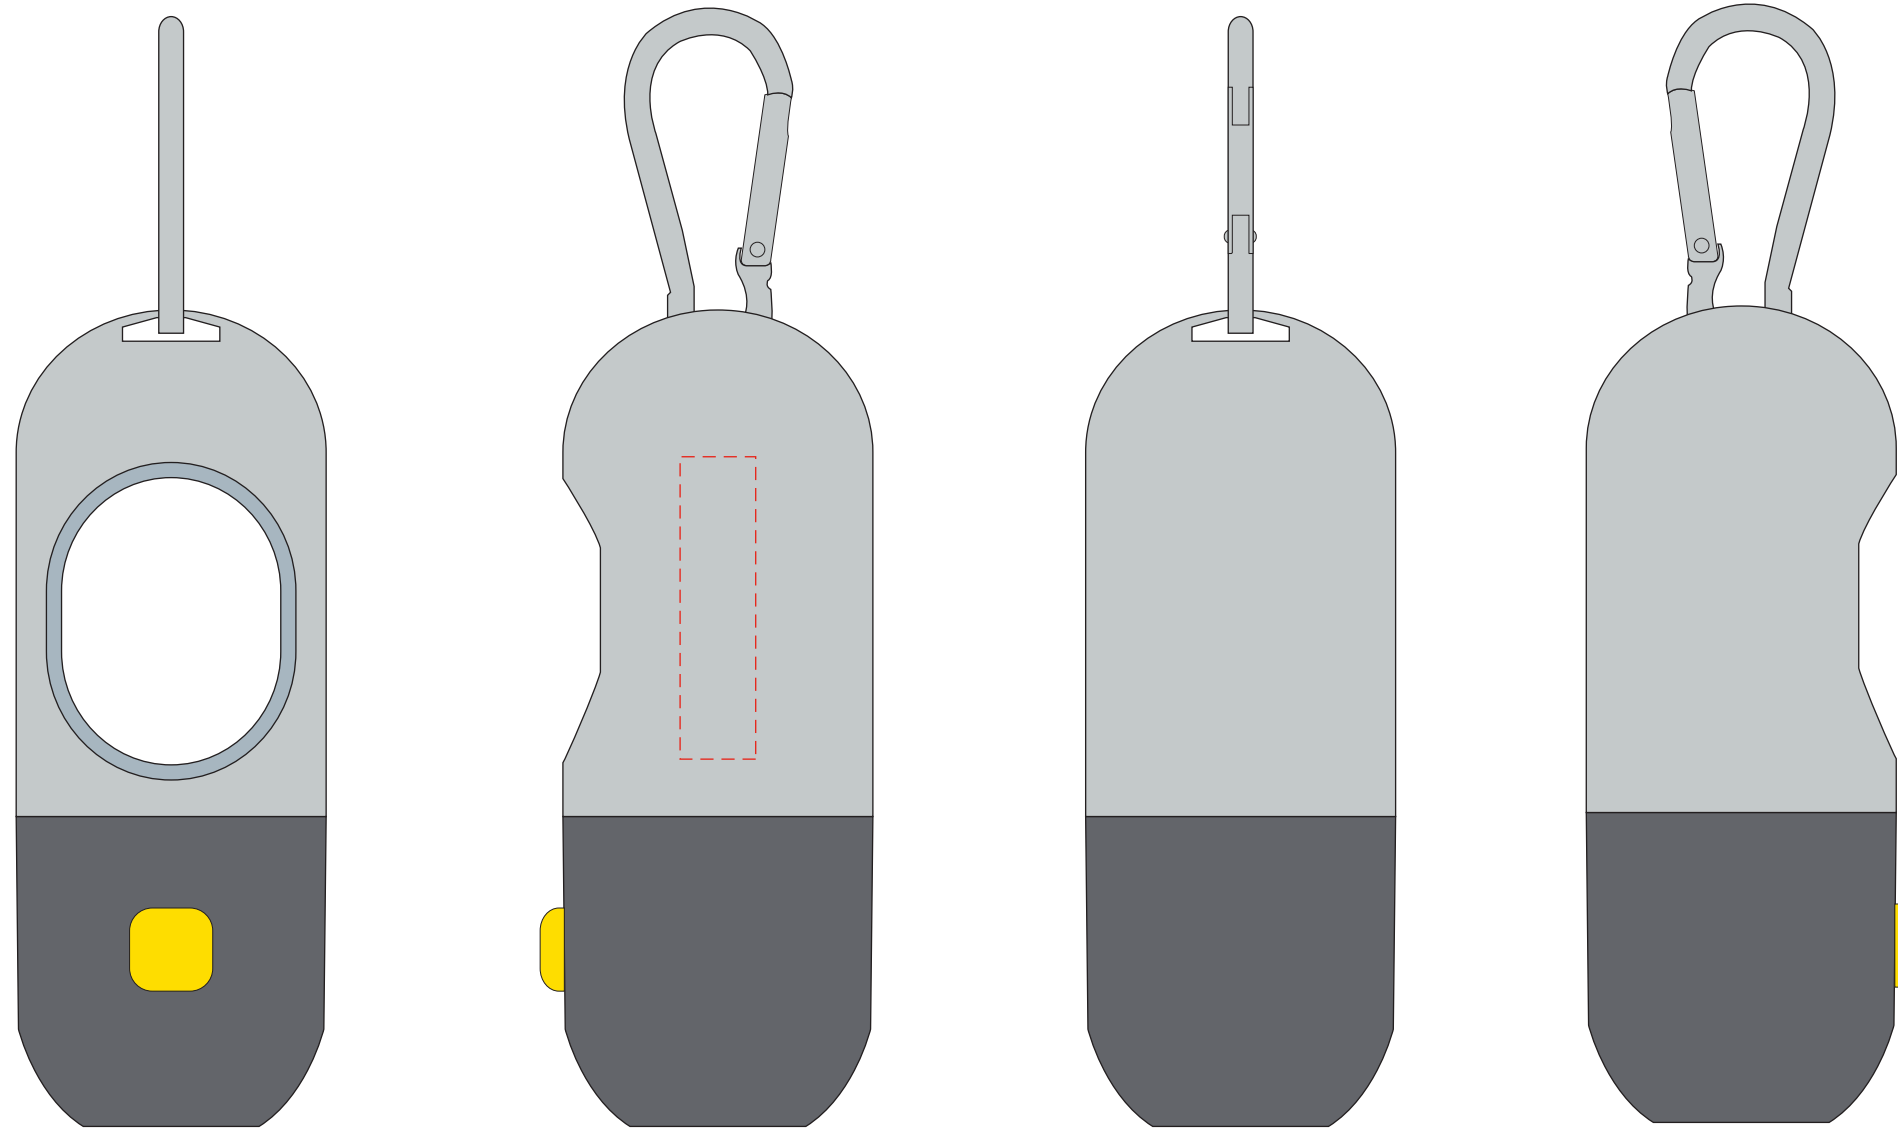

## Colours

-

## Product Colour

PMS 427c

Grey

**LED Dog Waste Dispenser**  
**41 mm \* 108 mm**  
**Branding Method: Printed**

## Logo Size

Max Logo: 40\*10 mm