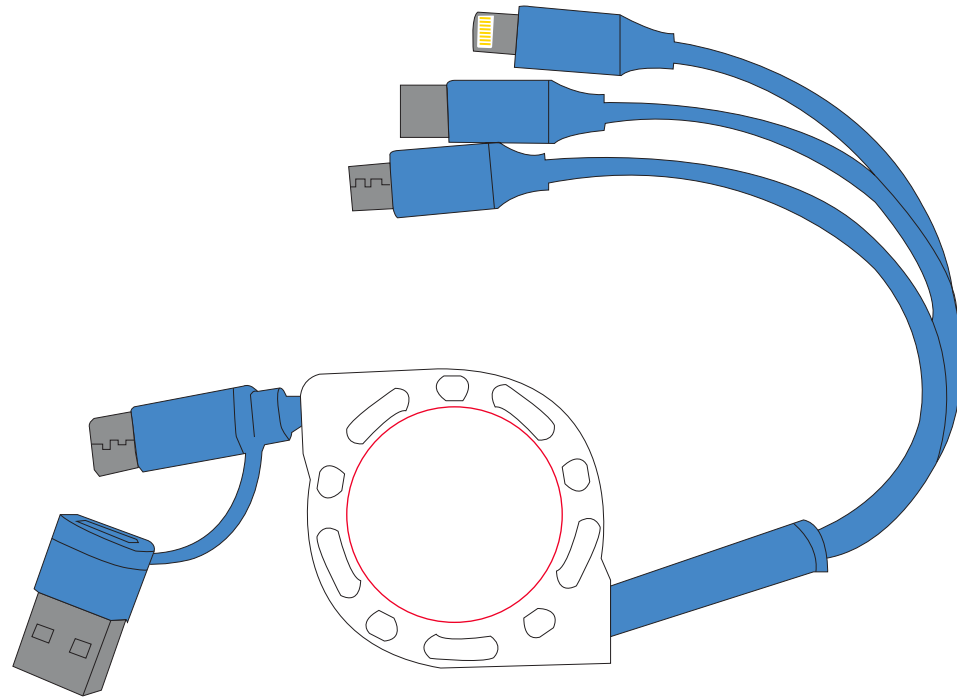

Approval Proof

Side 1

Side 2

Colours

Full Colour

Product Colour

Blue

Retractable Charging Cable
Standard Size
Branding Method: Domed Sticker

Logo Size

Terms & Conditions

It is the clients responsibility to check the above artwork has been produced correctly by our factory to suit the manufacturing process. Whilst every effort has been made to copy the artwork provided, certain pantones have a tolerance of -10% +10% colour variation. Please note colours can vary from monitor so always check the pantone. Any correction/amendments after Moulds/Screens have been created will result in a new Mould/Screen being required and charged. By signing off acceptance you have agreed to proceed and such no errors or omissions can be accepted or highlighted once the goods have been delivered.