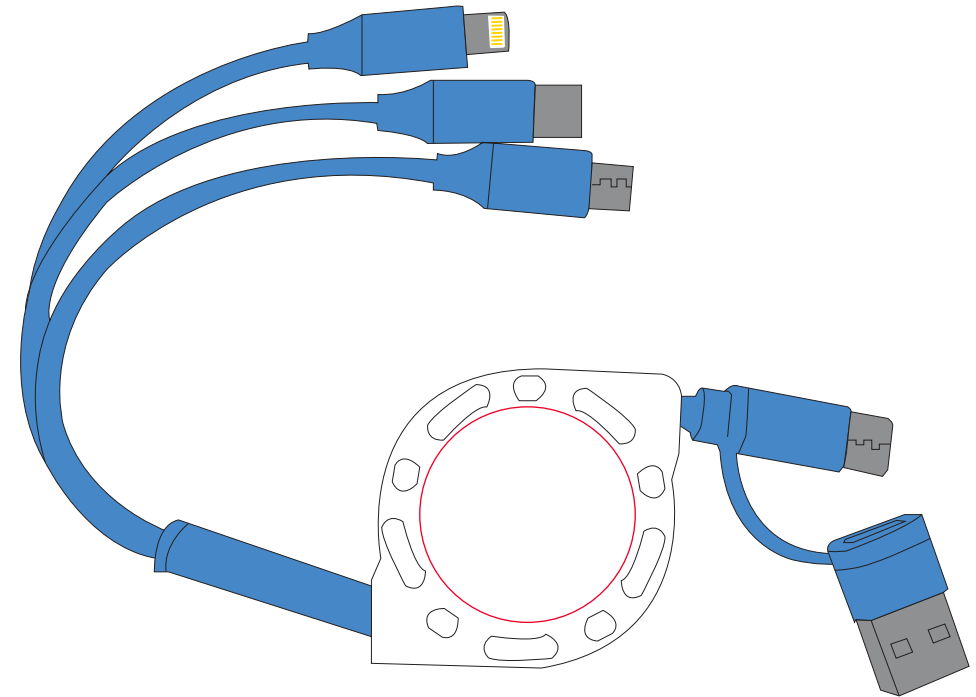

Approval Proof

Side 1

Side 2

Colours

Full Colour

Product Colour

Blue

Retractable Charging Cable
Standard Size
Branding Method: Domed Sticker

Logo Size

Terms & Conditions

It is the clients responsibility to check the above artwork has been produced correctly by our factory to suit the manufacturing process. Whilst every effort has been made to copy the artwork provided, certain pantones have a tolerance of -10% +10% colour variation. Please note colours can vary from monitor so always check the pantone. Any correction/amendments after Moulds/Screens have been created will result in a new Mould/Screen being required and charged. By signing off acceptance you have agreed to proceed and such no errors or omissions can be accepted or highlighted once the goods have been delivered.