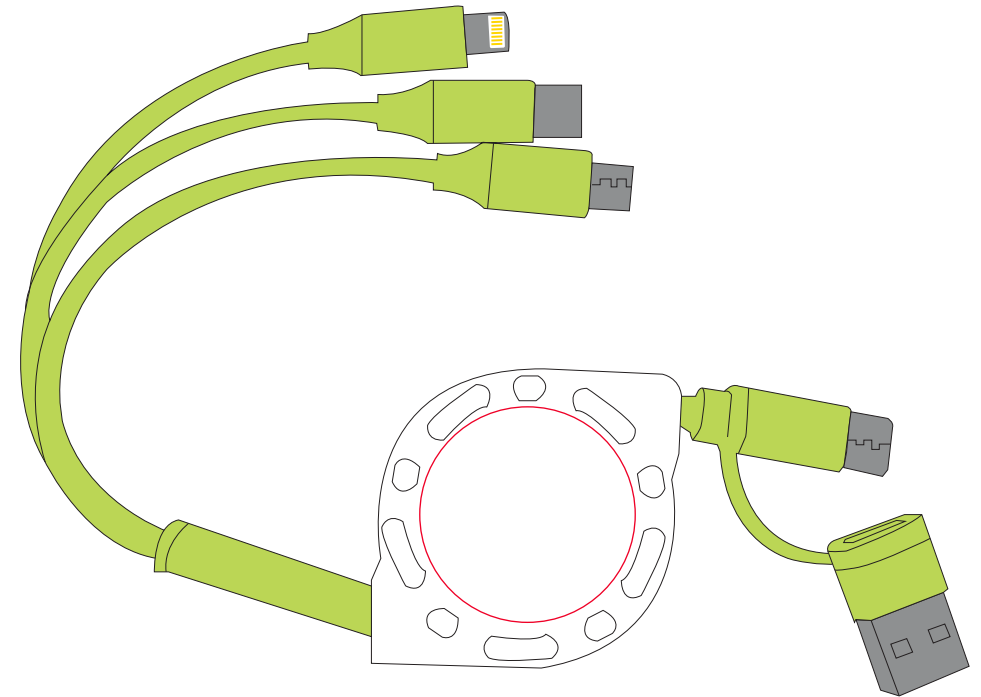

Approval Proof

Side 1

Side 2

Colours

Full Colour

Product Colour

Green

Retractable Charging Cable
Standard Size
Branding Method: Domed Sticker

Logo Size

Terms & Conditions

It is the clients responsibility to check the above artwork has been produced correctly by our factory to suit the manufacturing process. Whilst every effort has been made to copy the artwork provided, certain pantones have a tolerance of -10% +10% colour variation. Please note colours can vary from monitor so always check the pantone. Any correction/amendments after Moulds/Screens have been created will result in a new Mould/Screen being required and charged. By signing off acceptance you have agreed to proceed and such no errors or omissions can be accepted or highlighted once the goods have been delivered.