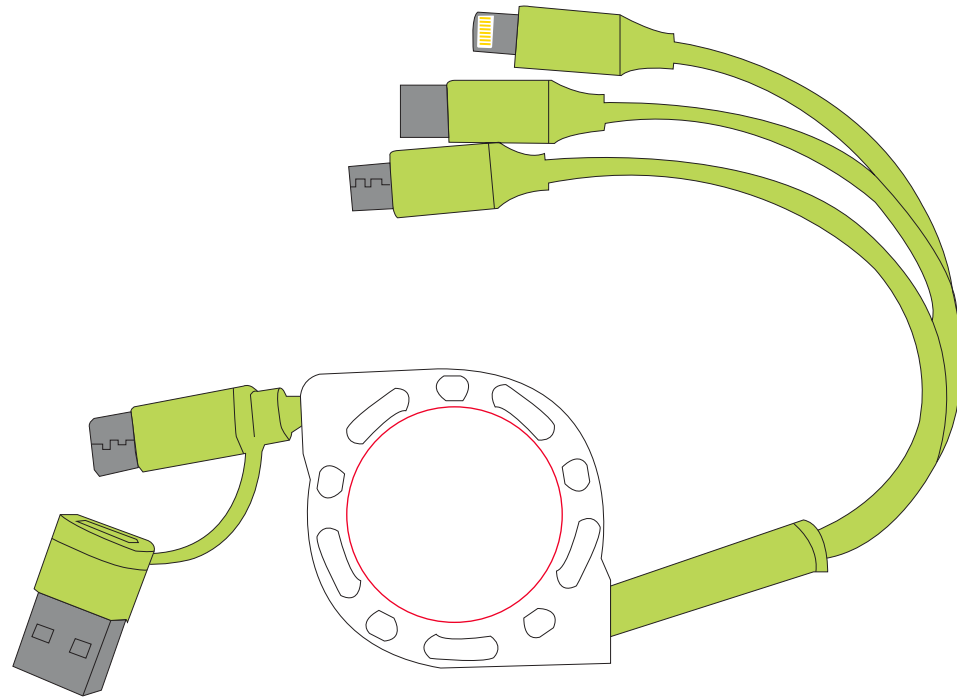

Approval Proof

Side 1

Side 2

Colours

Full Colour

Product Colour

Green

Retractable Charging Cable
Standard Size
Branding Method: Domed Sticker

Logo Size

Terms & Conditions

It is the clients responsibility to check the above artwork has been produced correctly by our factory to suit the manufacturing process. Whilst every effort has been made to copy the artwork provided, certain pantones have a tolerance of -10% +10% colour variation. Please note colours can vary from monitor so always check the pantone. Any correction/amendments after Moulds/Screens have been created will result in a new Mould/Screen being required and charged. By signing off acceptance you have agreed to proceed and such no errors or omissions can be accepted or highlighted once the goods have been delivered.