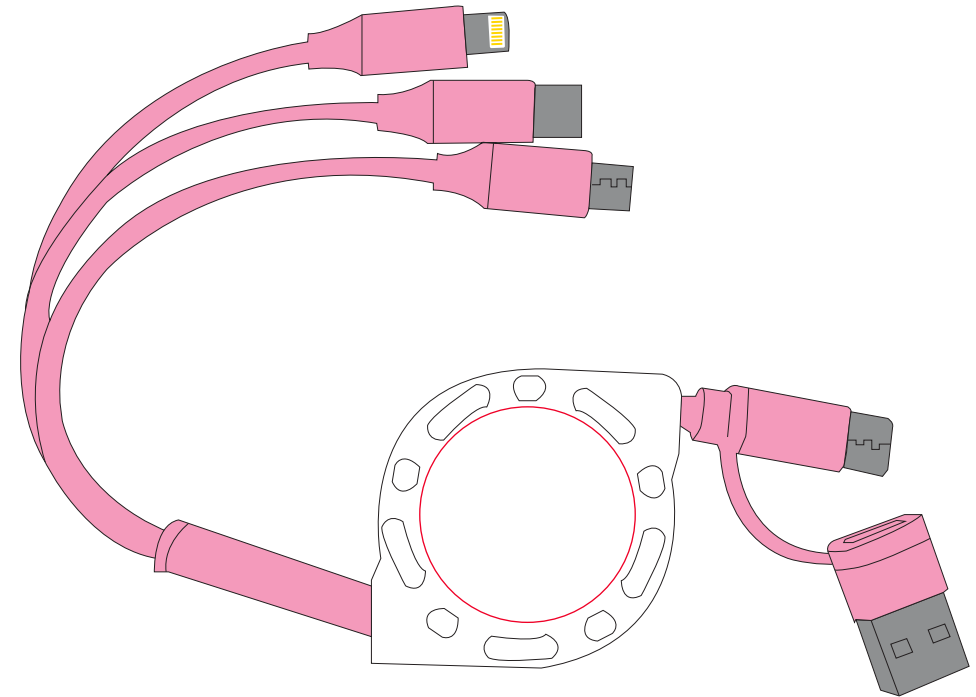

Approval Proof

Side 1

Side 2

Colours

Full Colour

Product Colour

Pink

Retractable Charging Cable
Standard Size
Branding Method: Domed Sticker