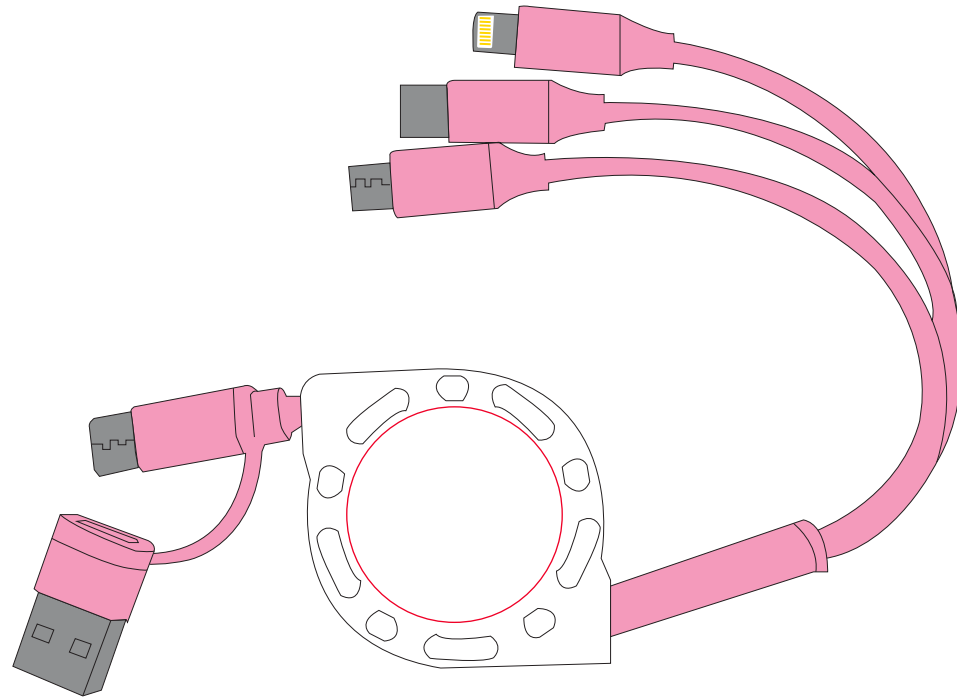

Approval Proof

Side 1

Side 2

Colours

Full Colour

Product Colour

Pink

Retractable Charging Cable
Standard Size
Branding Method: Domed Sticker