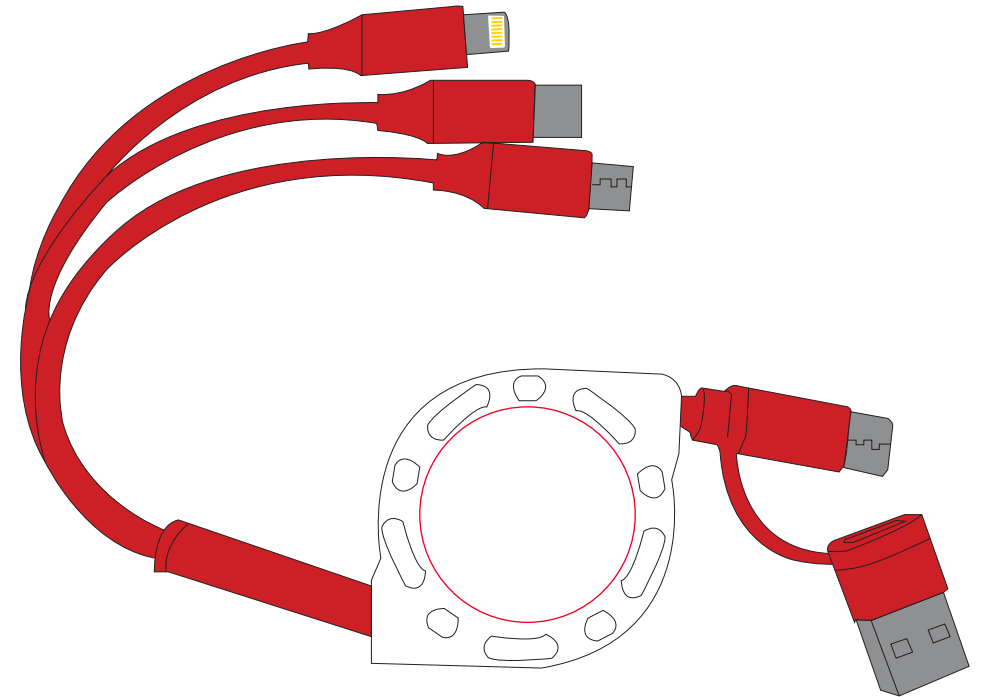

Approval Proof

Side 1

Side 2

Colours

Full Colour

Product Colour

Red

Retractable Charging Cable
Standard Size
Branding Method: Domed Sticker

Please note small texts may fill and become illegible