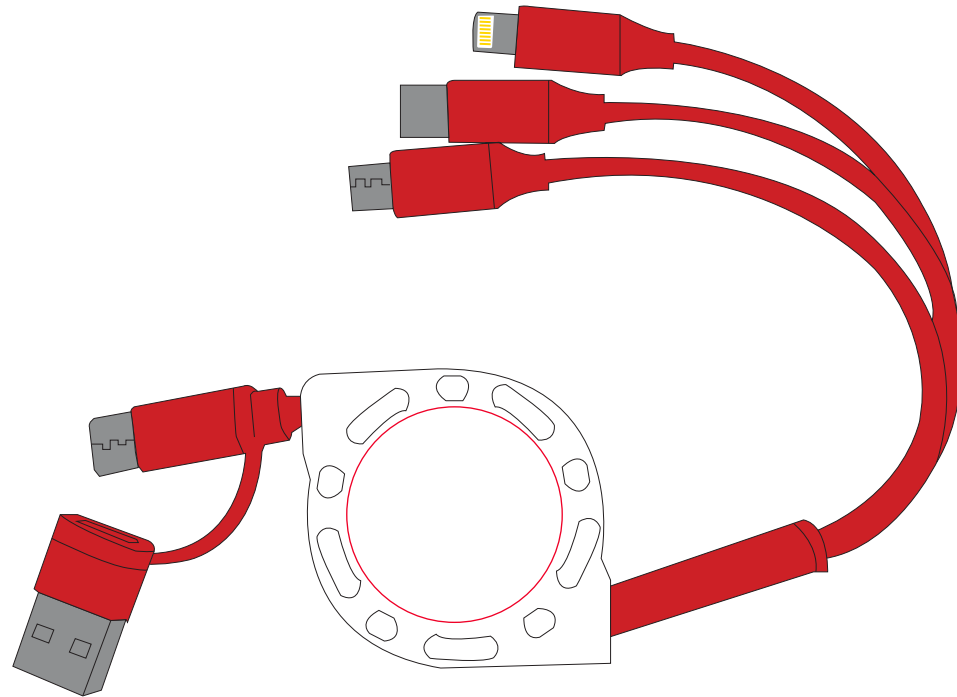

Approval Proof

Side 1

Side 2

Colours

Full Colour

Product Colour

Red

Retractable Charging Cable
Standard Size
Branding Method: Domed Sticker

Please note small texts may fill and become illegible