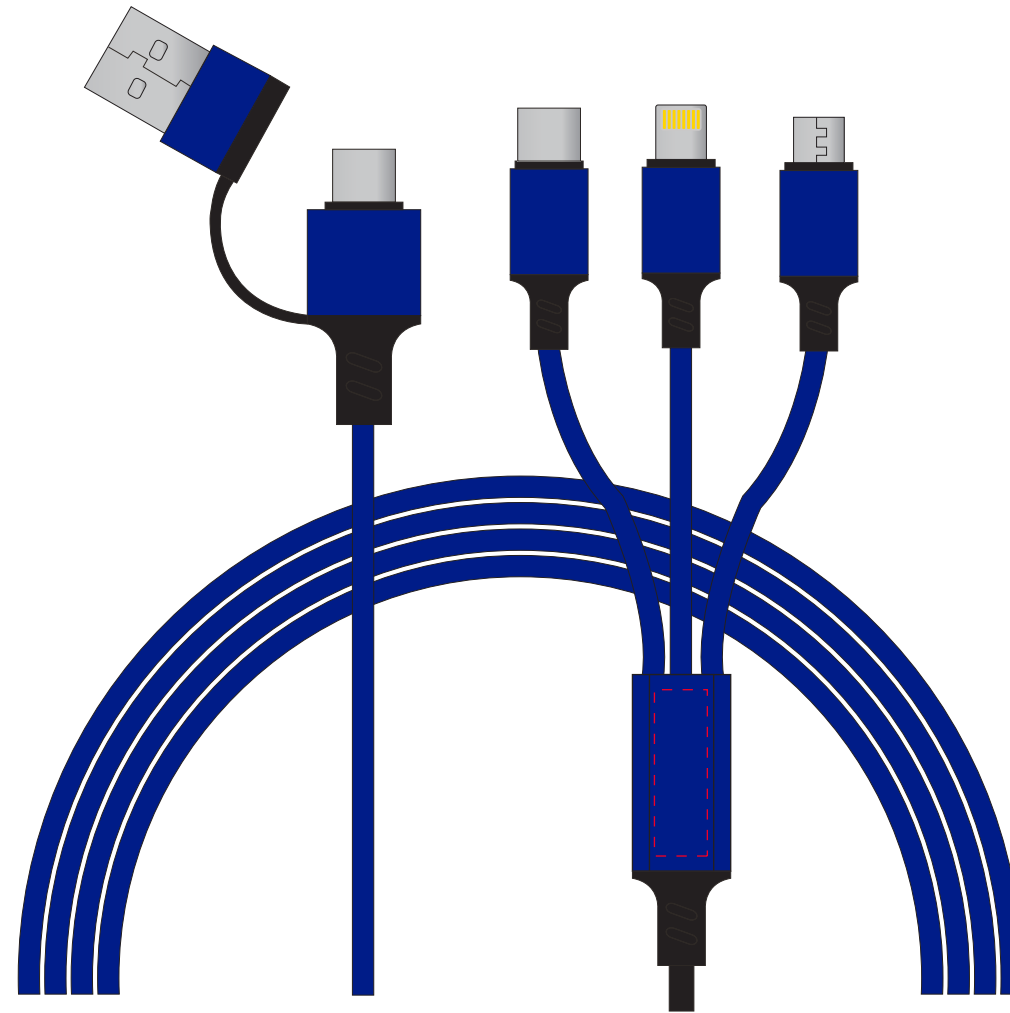

Approval Proof

Colours

-

Product Colour

Blue

Logo Size

22 mm * 7 mm

Woven Charging Cable
1.2 Meter Length
Branding Method: Silk Print

Please note small texts may fill and become illegible