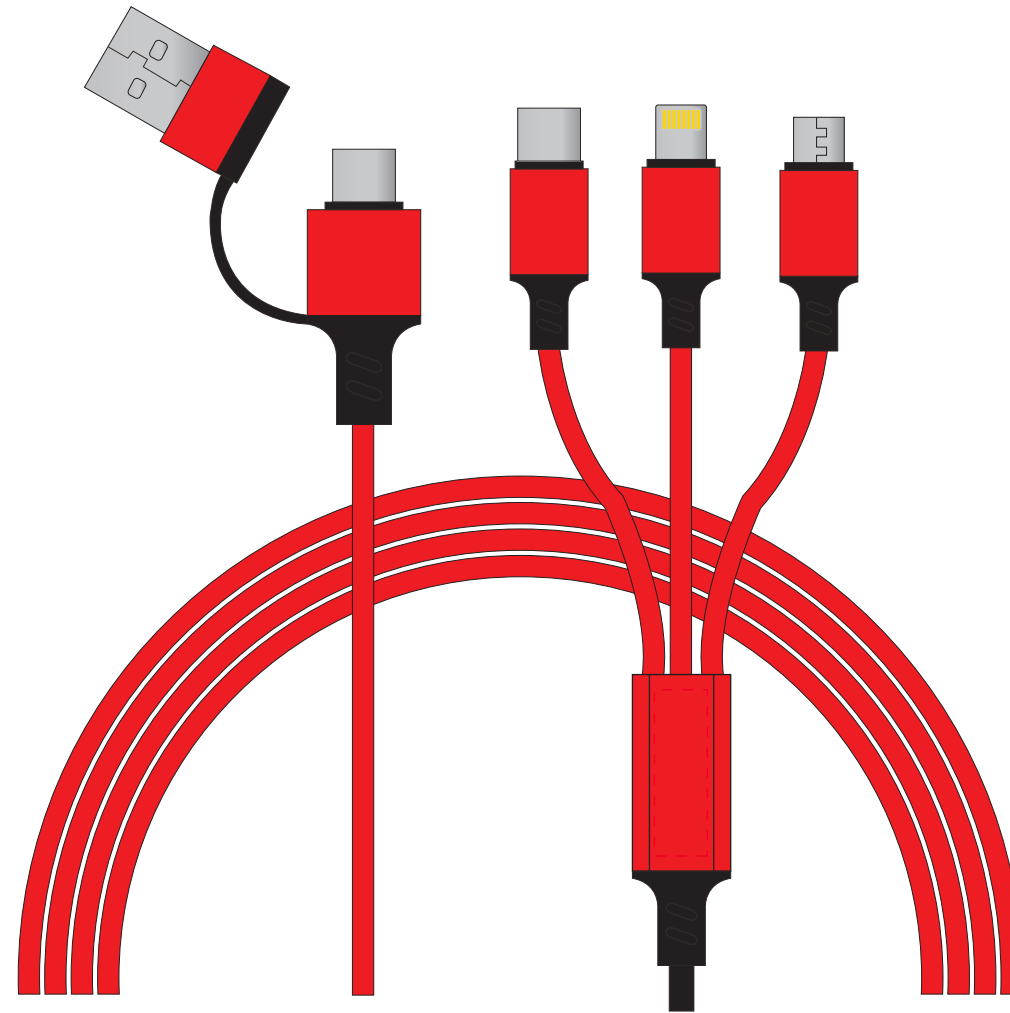

## Colours

## Product Colour

**Woven Charging Cable**  
**1.2 Meter Length**  
**Branding Method: Silk Print**