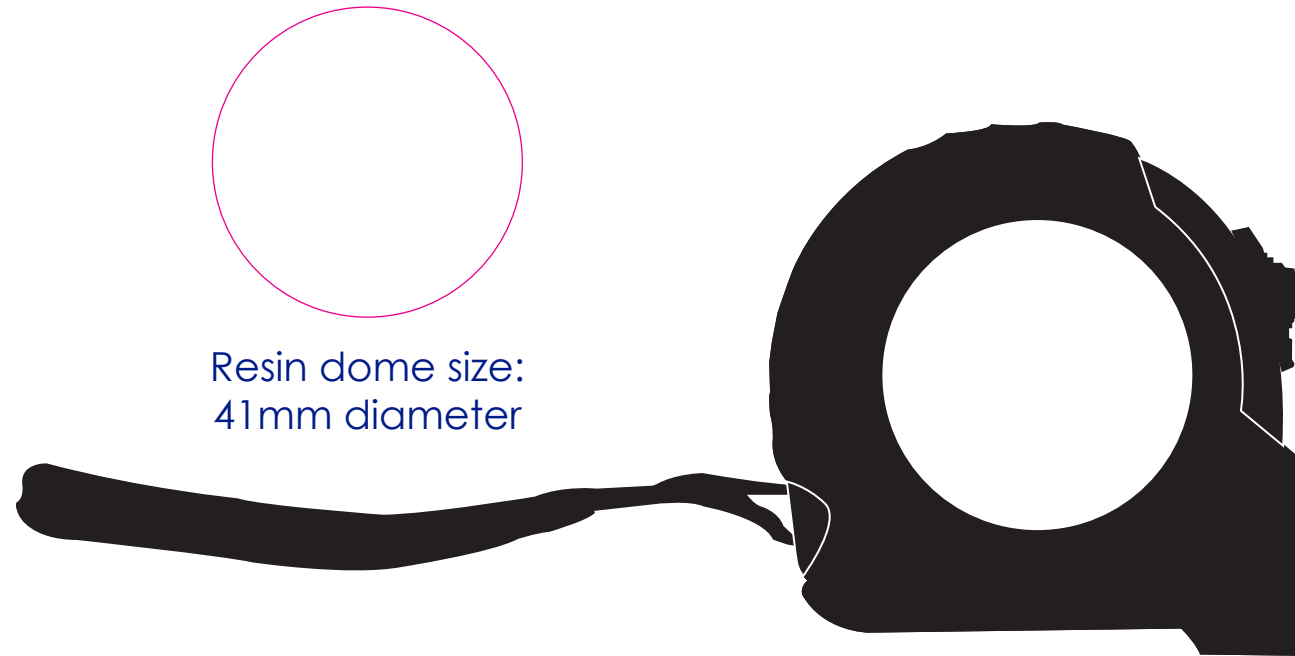

Approval Proof

Colours

CMYK Print

Product Colour

Yellow

Black trim

5M Tape Measure

70mm x 70mm x 30mm

Branding Method: Resin dome

Resin Dome Size

Terms & Conditions

It is the clients responsibility to check the above artwork has been produced correctly by our factory to suit the manufacturing process. Whilst every effort has been made to copy the artwork provided, certain pantones have a tolerance of -10% +10% colour variation. Please note colours can vary from monitor so always check the pantone. Any correction/amendments after Moulds/Screens have been created will result in a new Mould/Screen being required and charged. By signing off acceptance you have agreed to proceed and such no errors or omissions can be accepted or highlighted once the goods have been delivered.