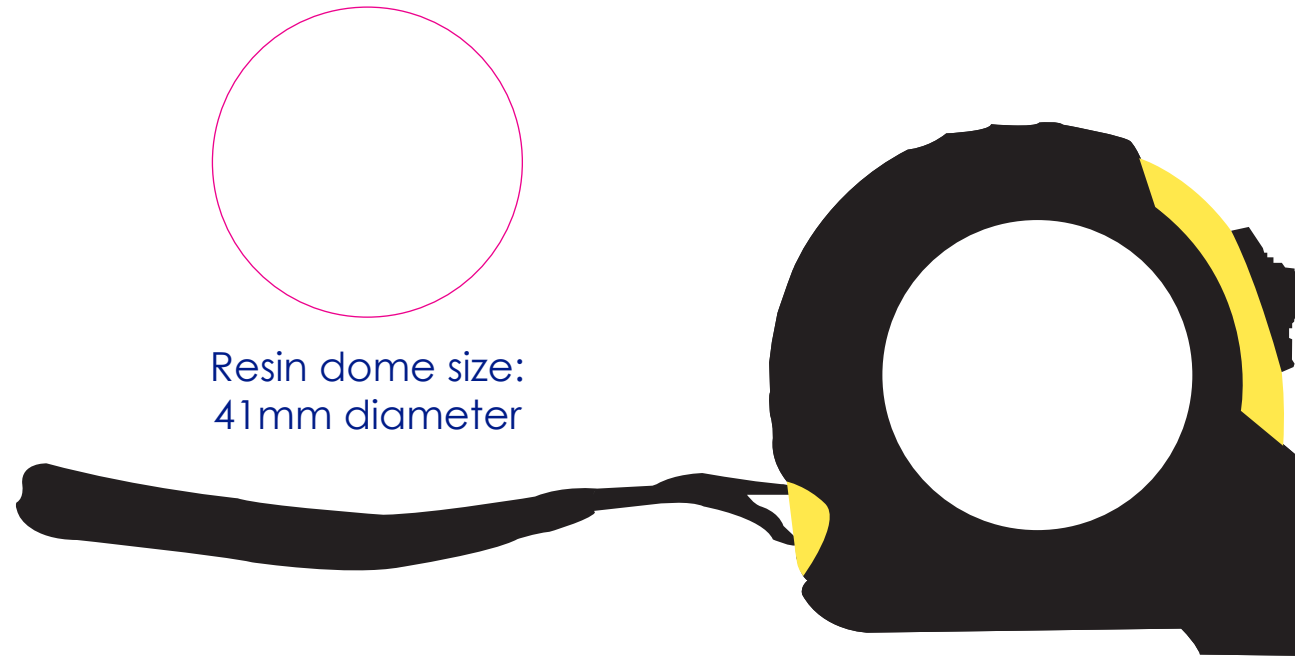

Approval Proof

Colours

CMYK Print

Product Colour

Yellow

Black trim

5M Tape Measure

70mm x 70mm x 30mm

Branding Method: Resin dome

Resin Dome Size

Terms & Conditions

It is the clients responsibility to check the above artwork has been produced correctly by our factory to suit the manufacturing process. Whilst every effort has been made to copy the artwork provided, certain pantones have a tolerance of -10% +10% colour variation. Please note colours can vary from monitor so always check the pantone. Any correction/amendments after Moulds/Screens have been created will result in a new Mould/Screen being required and charged. By signing off acceptance you have agreed to proceed and such no errors or omissions can be accepted or highlighted once the goods have been delivered.