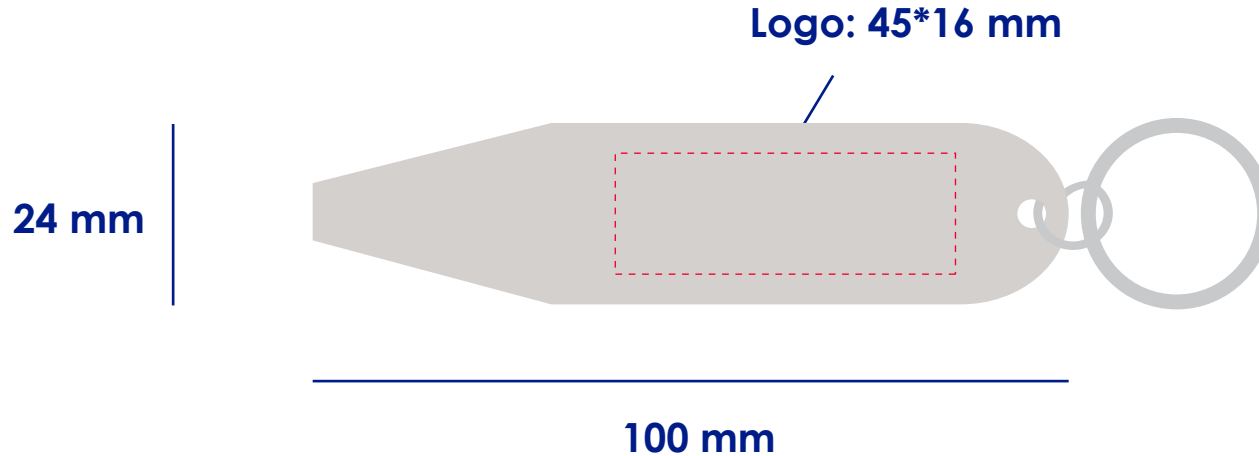

Approval Proof

Colours

 Debossed

Product Colour

 Metal Silver

Paint Tin Opener
100 mm * 24 mm
Branding Method: Debossed

Fitment

Terms & Conditions