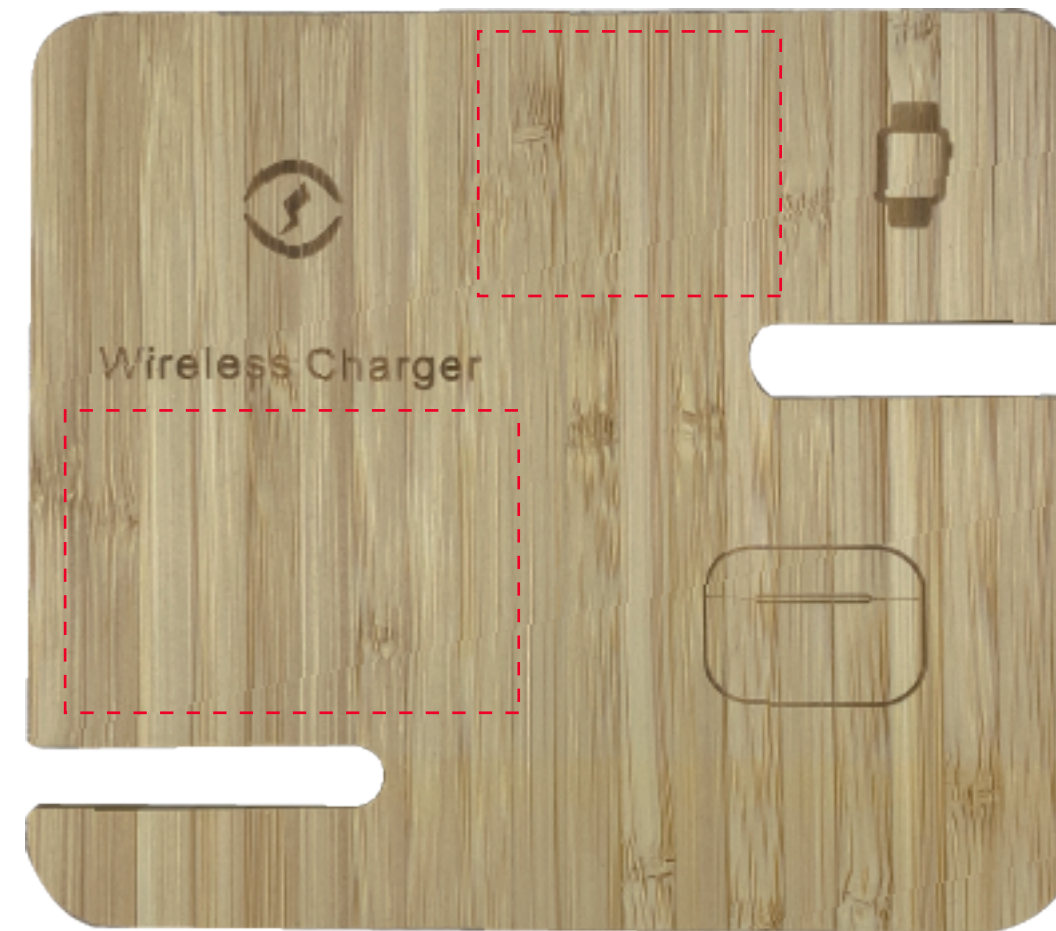

## Reference

**Option 1** Max Logo: 60\*40 mm

## Option 2 Max Logo: 40\*35 mm

122 mm

139 mm

## Product Colour

 Natural

**Bamboo Apple Charging Station**  
139.5 mm \* 131.5 mm \* 9mm  
Branding Method: Full Color Print