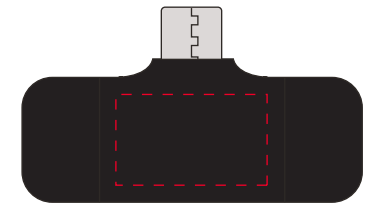

# Approval Proof

Front

Battery Display

Back

Bottom

Microphone

Max Logo: 12\*25 mm

Receiver

Max Logo: 20\*12 mm