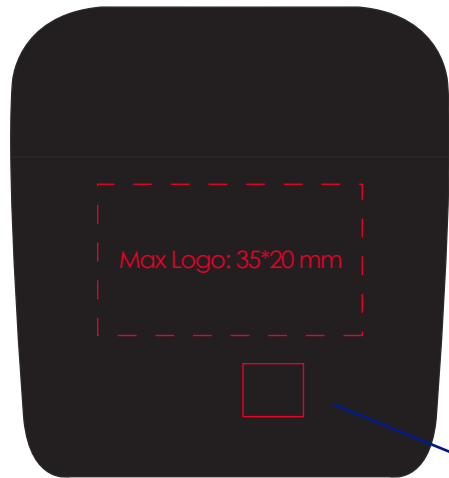

# Approval Proof

Front

Battery Display

Back

Bottom

Microphone

Max Logo: 12\*25 mm

Receiver

Max Logo: 20\*12 mm