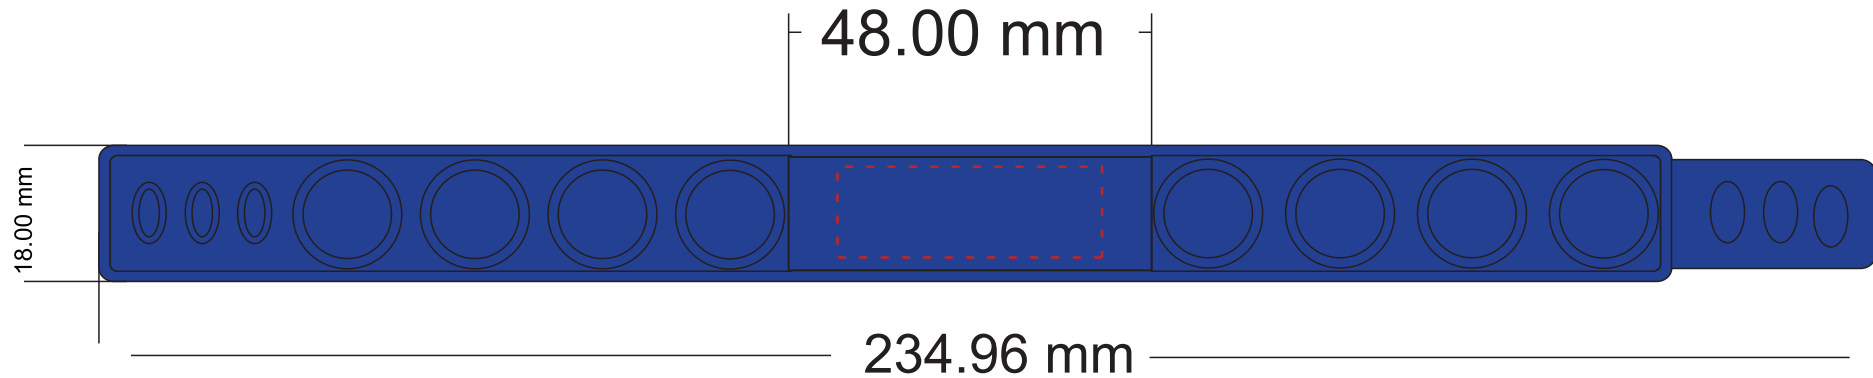

Approval Proof

Colours

Full Color Print

Product Colour

Blue

Pop Fidget Wristband

235 mm * 18 mm

Branding Method: Full Color Print

Logo Size

Terms & Conditions

It is the clients responsibility to check the above artwork has been produced correctly by our factory to suit the manufacturing process. Whilst every effort has been made to copy the artwork provided, certain pantones have a tolerance of -10% +10% colour variation. Please note colours can vary from monitor so always check the pantone. Any correction/amendments after Moulds/Screens have been created will result in a new Mould/Screen being required and charged. By signing off acceptance you have agreed to proceed and such no errors or omissions can be accepted or highlighted once the goods have been delivered.