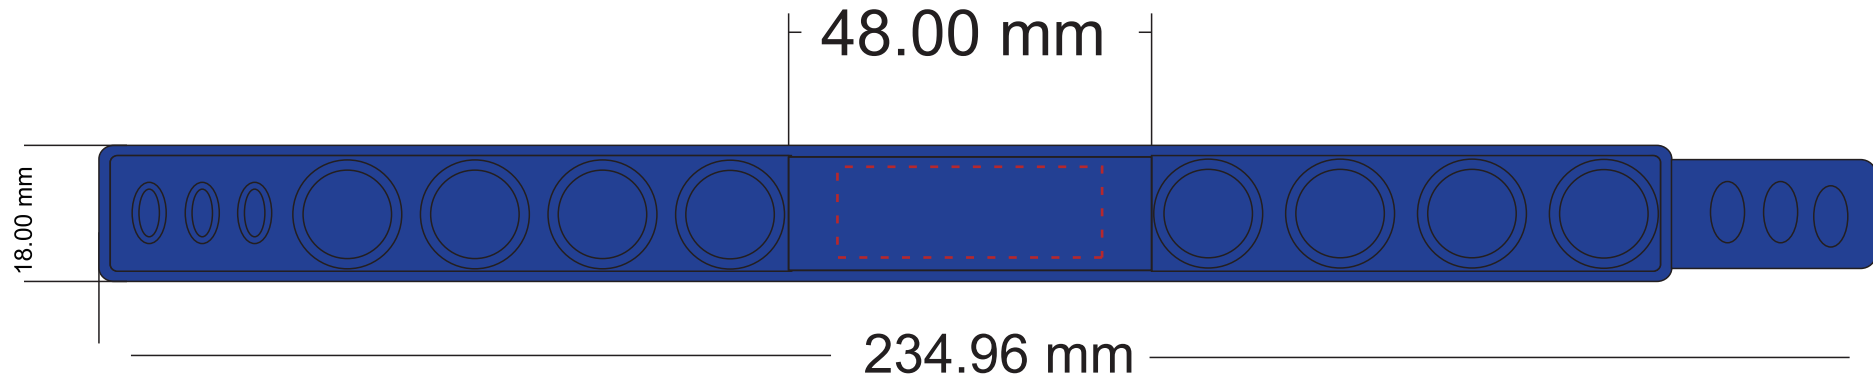

## Colours

-

## Product Colour

Blue

## Pop Fidget Wristband

235 mm \* 18 mm

Branding Method: Silk Print

## Logo Size