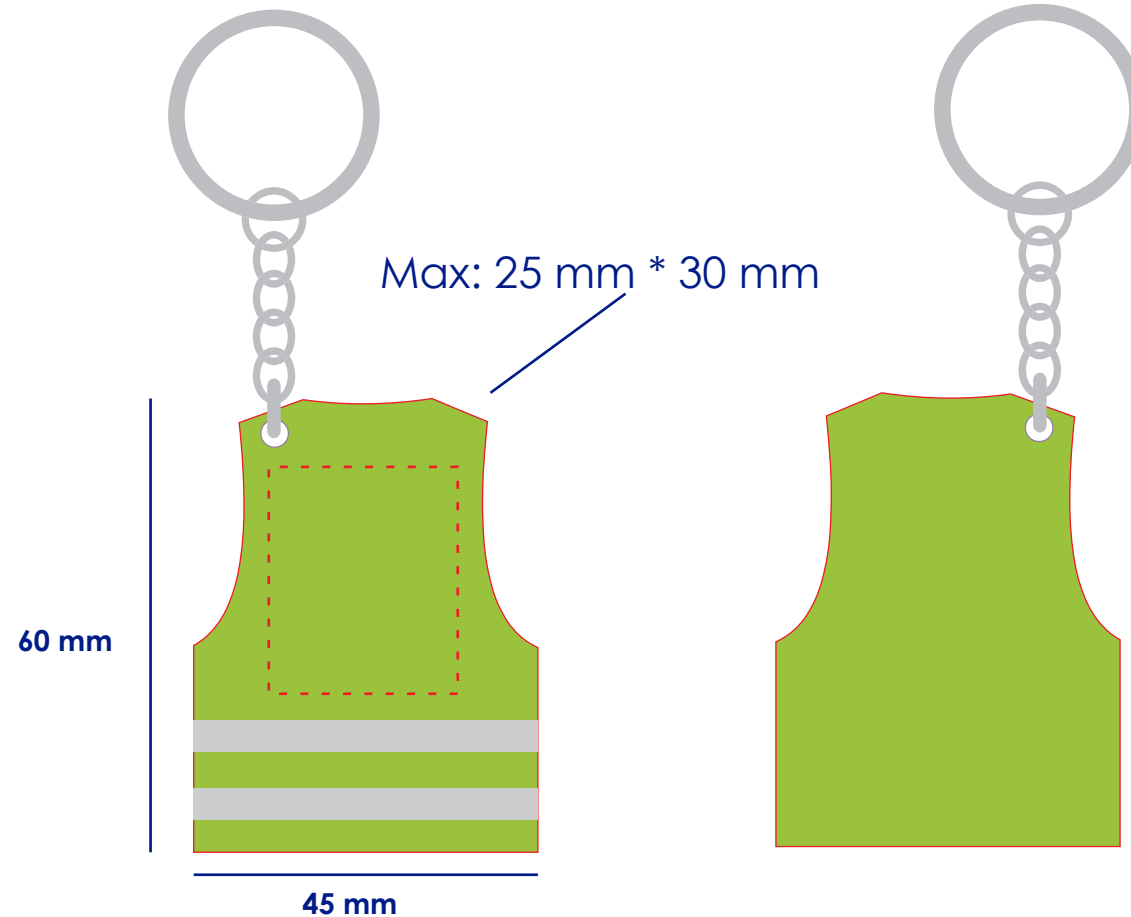

Approval Proof

Colours

-

Product Colour

Reflective Yellow

Reflective Keyring
45 mm * 60 mm

Branding Method: Silk Print

Logo Size

Terms & Conditions

It is the clients responsibility to check the above artwork has been produced correctly by our factory to suit the manufacturing process. Whilst every effort has been made to copy the artwork provided, certain pantones have a tolerance of -10% +10% colour variation. Please note colours can vary from monitor so always check the pantone. Any correction/amendments after Moulds/Screens have been created will result in a new Mould/Screen being required and charged. By signing off acceptance you have agreed to proceed and such no errors or omissions can be accepted or highlighted once the goods have been delivered.

Please note small texts may fill and become illegible