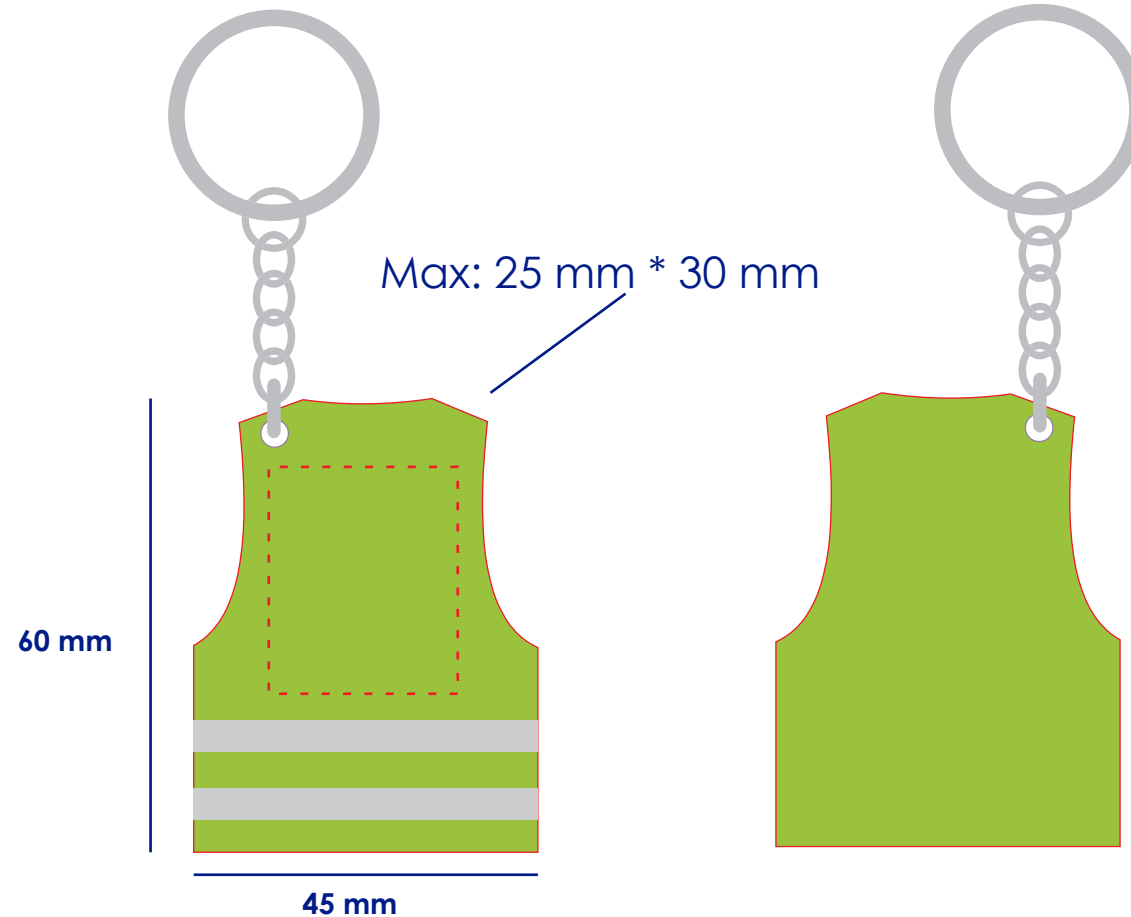

Approval Proof

Colours

Full Color

Product Colour

Reflective Yellow

Reflective Keyring

45 mm * 60 mm

Branding Method: Full Color Print

Logo Size

Terms & Conditions

It is the clients responsibility to check the above artwork has been produced correctly by our factory to suit the manufacturing process. Whilst every effort has been made to copy the artwork provided, certain pantones have a tolerance of -10% +10% colour variation. Please note colours can vary from monitor so always check the pantone. Any correction/amendments after Moulds/Screens have been created will result in a new Mould/Screen being required and charged. By signing off acceptance you have agreed to proceed and such no errors or omissions can be accepted or highlighted once the goods have been delivered.

Please note small texts may fill and become illegible